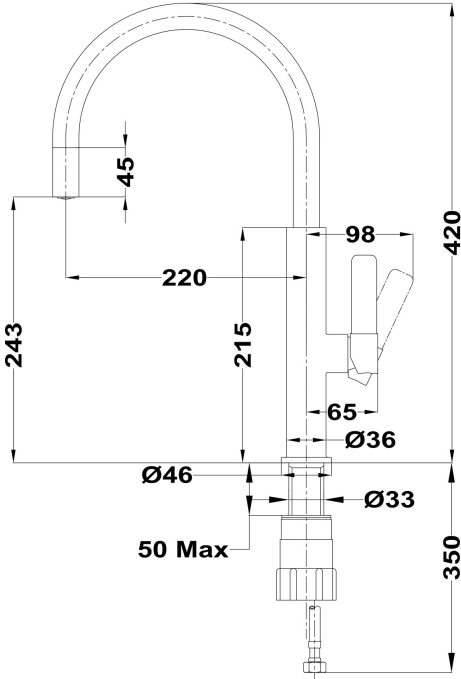

Total

COLOURS

REFERENCE

REF. 116030023
EAN. 8434778002102

TEKA

FOT 995

FEATURES

High spout kitchen tap
Swivel spout
Anti-scale aerator
Cartridge with ceramic discs of high resistance
Highly precise temperature control
Greater handling sensitivity with smoother movements
Easy-Quick fixation system
3/8" - 1/2" flexible inlet pipes

FOT 995

DIMENSIONS

- Product height (mm): 420
- Product width (mm):
- Product depth (mm):
- Product length (mm):
- Net weight (Kg): 1,765

TECH SPECS

MODELS

- Type of installation: Free standing
- Type of spout: High spout
- Type of handle: Single lever