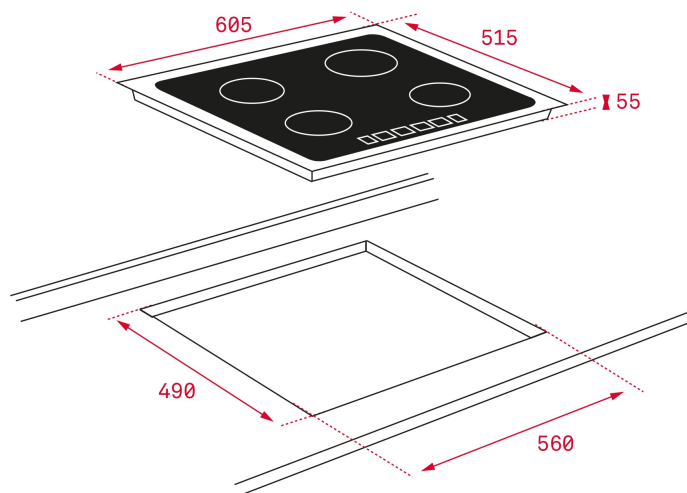

LIFE STYLE

Maestro

COLOURS

REFERENCE

REF. 10210183
EAN. 8421152148488

IKNOB IT 6350

FEATURES

Induction hob
Direct functions: Quick boiling and keep warm
iKnob Touch Control
3 cooking zones
1 zone Ø 190/300 mm
1 zone Ø 215 mm
1 zone Ø 145 mm
Ceramic glass surface
Auto-lock safety system
Cooking timer
Power plus
Child lock
Residual heat indicator
Power management
Easy installation kit
Maximum nominal power 7400 W
Optional: Grilling plate
Optional: Teppanyaki

DIMENSIONS

Product height (mm): 50
Product width (mm): 605
Product depth (mm): 515
Product length (mm):
Net weight (Kg): 10,7

TECH SPECS

FITTING MEASURES

Built-in Width (mm): 560
Built-in Depth (mm): 490
Built-in height (mm): 50

PARTICULAR CHARACTERISTICS

Number of electric power levels: 9
Keeping warm: Yes
Power management function: Yes
Synchro: Yes

ELECTRIC CONNECTION

Frequency (Hz): 50/60
Power rate (V): 220-240
Cable Connection Length (cm): 110
Maximum Nominal Power (W) (Electric hob): 7400