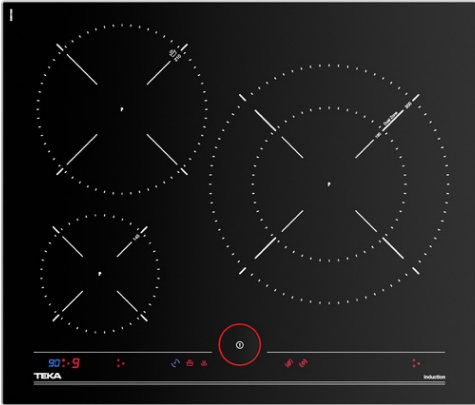

IKNOB IT 6350 60cm iKnob Touch Control Induction Hob with 3 zones

Autolock

Power

Power Plus

Syncro function

Easy installation

DESCRIPTION

60cm iKnob Touch Control Induction Hob with 3 zones

LIFE STYLE

Maestro

COLOURS

REFERENCE

REF. 10210183
EAN. 8421152148488

IKNOB IT 6350

FEATURES

Induction hob
Direct functions: Quick boiling and keep warm
iKnob Touch Control
3 cooking zones
1 zone Ø 190/300 mm
1 zone Ø 215 mm
1 zone Ø 145 mm
Ceramic glass surface
Auto-lock safety system
Cooking timer
Power plus
Child lock
Residual heat indicator
Power management
Easy installation kit
Maximum nominal power 7400 W
Optional: Grilling plate
Optional: Teppanyaki

DIMENSIONS

Product height (mm): 50
Product width (mm): 605
Product depth (mm): 515
Product length (mm):
Net weight (Kg): 10,7

TECH SPECS

FITTING MEASURES

Built-in Width (mm): 560
Built-in Depth (mm): 490
Built-in height (mm): 50

PARTICULAR CHARACTERISTICS

Number of electric power levels: 9
Keeping warm: Yes
Power management function: Yes
Synchro: Yes

ELECTRIC CONNECTION

Frequency (Hz): 50/60
Power rate (V): 220-240
Cable Connection Length (cm): 110
Maximum Nominal Power (W) (Electric hob): 7400