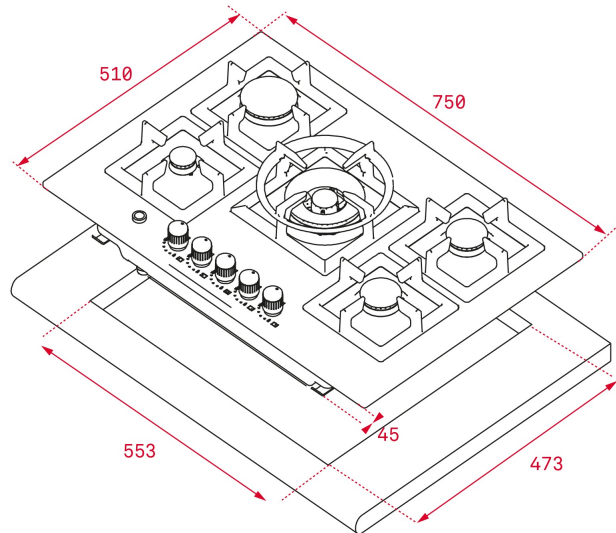

EFX 70.1 5G AI AL DR CI LEFT Gas Hob with 5 cooking zones and cast iron grids in 70 cm of butane gas

Auto ignition

Autolock

DESCRIPTION

Gas Hob with 5 cooking zones and cast iron grids in 70 cm of butane gas

LIFE STYLE

Total

COLOURS

REFERENCE

REF. 40211520
EAN. 8421152158715

TEKA

EFX 70.1 5G AI AL DR CI LEFT

FEATURES

Gas hob
Frontal control knobs
5 cooking zones
1 double ring burner, 4.00 kW
1 fast burner, 3.00 kW
2 semi fast burners, 1.7 kW
1 auxiliary burner, 1 kW
Stainless steel surface
Auto ignition
Auto-lock safety system
Cast iron grids
Maximum nominal power 11.500 W
Optional: Wok support

DIMENSIONS

Product height (mm): 91
Product width (mm): 750
Product depth (mm): 510
Product length (mm):
Net weight (Kg): 12,95

TECH SPECS

FITTING MEASURES

Built-in Width (mm): 553
Built-in Depth (mm): 473
Built-in height (mm): 45