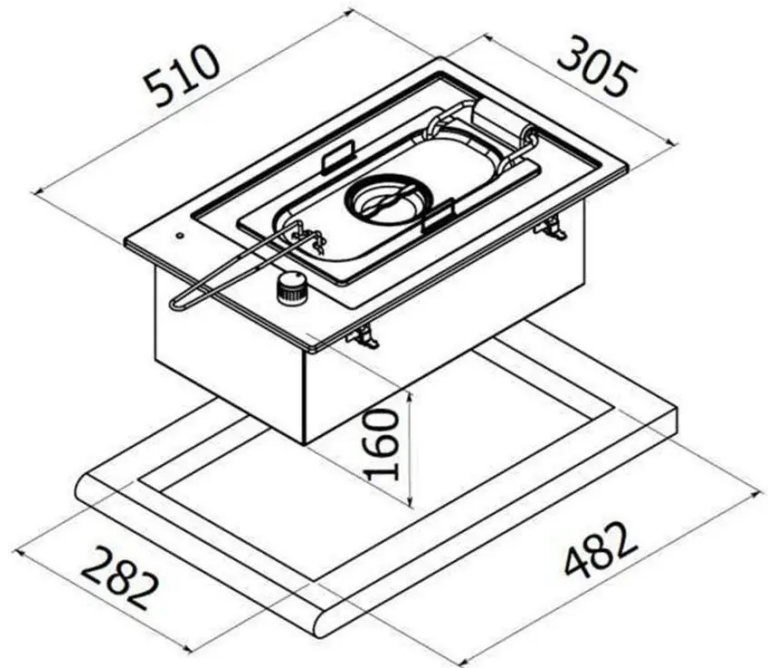

REF. 40214450
EAN. 8421152156346

TEKA

EFX 30.1 FRYER

FEATURES

Modular fryer hob
Frontal control knobs
Maximum nominal power 2300 W

DIMENSIONS

Product height (mm): 45
Product width (mm): 305
Product depth (mm): 510
Product length (mm):
Net weight (Kg): 7,21

TECH SPECS

FITTING MEASURES

Built-in Width (mm): 282
Built-in Depth (mm): 160
Built-in height (mm): 482

ELECTRIC CONNECTION

Maximum Nominal Power (W): 2300
Frequency (Hz): 50/60
Power rate (V): 220/240
Cable Connection Length (cm): 135