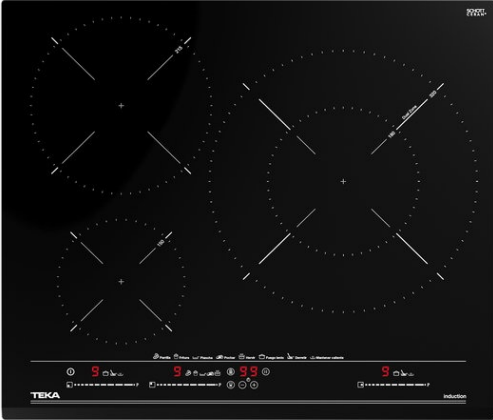

IZC 63632 MST MasterSense Series Induction Hob in 60 cm with Direct Functions, MultiSlider and 3 cooking zones

MultiSlider

Autolock

Power

Power Plus

Easy installation

Super Zone

DESCRIPTION

MasterSense Series Induction Hob in 60 cm with Direct Functions, MultiSlider and 3 cooking zones

LIFE STYLE

Maestro

COLOURS

REFERENCE

REF. 112510011
EAN. 8434778011517

FEATURES

Urban Colors Edition
MasterSense Series
Induction hob
Direct functions with temperature sensors: Poaching, grilling, pan frying, deep frying, quick boiling, simmering, melting and keep warm
Touch Control MultiSlider
3 cooking zones
1 zone Ø 320/180 mm
1 zone Ø 215 mm
1 zone Ø 150 mm
Ceramic glass surface
Auto-lock safety system
Cooking timer
Power plus
Child lock
Residual heat indicator
Power management
Easy installation kit
Maximum nominal power 7200 W
Optional: Grilling plate
Optional: Teppanyaki

DIMENSIONS

Product height (mm): 53
Product width (mm): 600
Product depth (mm): 510
Product length (mm):
Net weight (Kg): 10,7

TECH SPECS

FITTING MEASURES

Built-in Width (mm): 560
Built-in Depth (mm): 490
Built-in height (mm): 49

Frequency (Hz): 50/60
Power rate (V): 220-240
Cable Connection Length (cm): 110
Maximum Nominal Power (W) (Electric hob): 7200

COOKING ZONES

Cooking Zones: 3

SECURITY SYSTEM

Residual heat indicator (Gas): Yes