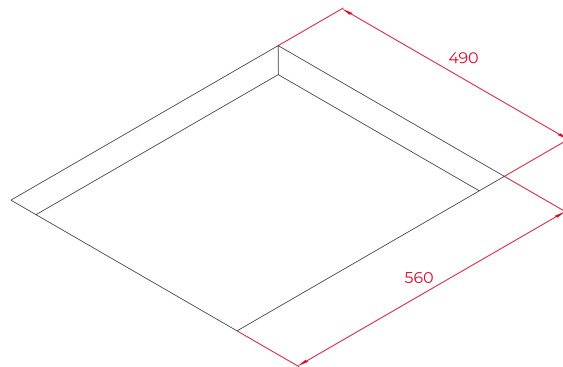

DIMENSIONS

Product height (mm): 53
Product width (mm): 600
Product depth (mm): 510
Product length (mm):
Net weight (Kg): 10,7

TECH SPECS

FITTING MEASURES

Built-in Width (mm): 560
Built-in Depth (mm): 490
Built-in height (mm): 49