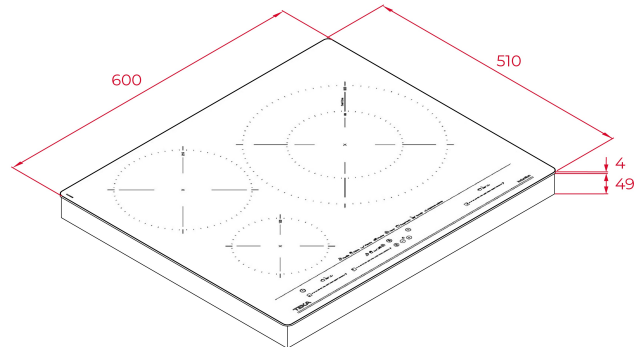

IZC 63632 MST MasterSense Series Induction Hob in 60 cm with Direct Functions, MultiSlider and 3 cooking zones

MultiSlider

Autolock

Power

Power Plus

Easy installation

Super Zone

DESCRIPTION

MasterSense Series Induction Hob in 60 cm with Direct Functions, MultiSlider and 3 cooking zones

LIFE STYLE

Maestro

COLOURS

REFERENCE

REF. 112510011
EAN. 8434778011517

FEATURES

Urban Colors Edition
MasterSense Series
Induction hob
Direct functions with temperature sensors: Poaching, grilling, pan frying, deep frying, quick boiling, simmering, melting and keep warm
Touch Control MultiSlider
3 cooking zones
1 zone Ø 320/180 mm
1 zone Ø 215 mm
1 zone Ø 150 mm
Ceramic glass surface
Auto-lock safety system
Cooking timer
Power plus
Child lock
Residual heat indicator
Power management
Easy installation kit
Maximum nominal power 7200 W
Optional: Grilling plate
Optional: Teppanyaki

DIMENSIONS

Product height (mm): 53
Product width (mm): 600
Product depth (mm): 510
Product length (mm):
Net weight (Kg): 10,7

TECH SPECS

FITTING MEASURES

Built-in Width (mm): 560
Built-in Depth (mm): 490
Built-in height (mm): 49