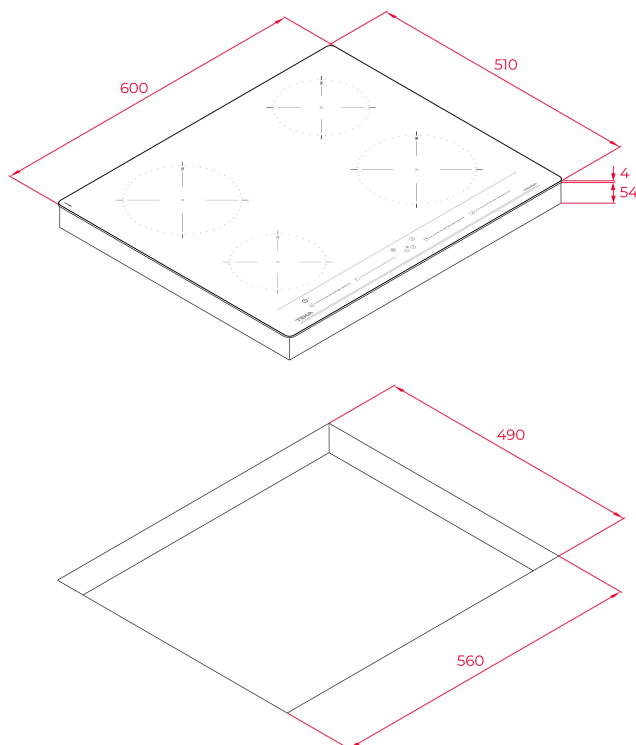

## REFERENCE

REF. 112520015  
EAN. 8434778012491

**TEKA**

**IZC 64010 MSS**

**FEATURES**

Urban Colors Edition  
Induction hob  
Touch Control MultiSlider  
4 cooking zones  
2 zones Ø 185 mm  
2 zones Ø 150 mm  
Ceramic glass surface  
Auto-lock safety system  
Cooking timer  
Power plus  
Child lock  
Residual heat indicator  
Power management  
Easy installation kit  
Maximum nominal power 7200 W  
Optional: Grilling plate  
Optional: Teppanyaki

## DIMENSIONS

**Product height (mm):** 58  
**Product width (mm):** 600  
**Product depth (mm):** 510  
**Product length (mm):**  
**Net weight (Kg):** 9,59

### FITTING MEASURES

**Built-in Width (mm):** 560  
**Built-in Depth (mm):** 490  
**Built-in height (mm):** 54