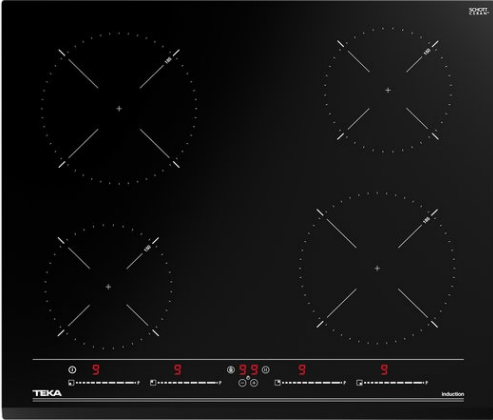

# IZC 64010 MSS 60cm Induction Hob with Direct Functions MultiSlider and 4 zones

MultiSlider

Autolock

Power

Power Plus

Easy  
installation

## DESCRIPTION

60cm Induction Hob with Direct Functions MultiSlider and 4 zones

## REFERENCE

REF. 112520015  
EAN. 8434778012491

**TEKA**

**IZC 64010 MSS**

**FEATURES**

Urban Colors Edition  
Induction hob  
Touch Control MultiSlider  
4 cooking zones  
2 zones Ø 185 mm  
2 zones Ø 150 mm  
Ceramic glass surface  
Auto-lock safety system  
Cooking timer  
Power plus  
Child lock  
Residual heat indicator  
Power management  
Easy installation kit  
Maximum nominal power 7200 W  
Optional: Grilling plate  
Optional: Teppanyaki

## DIMENSIONS

**Product height (mm):** 58  
**Product width (mm):** 600  
**Product depth (mm):** 510  
**Product length (mm):**  
**Net weight (Kg):** 9,59