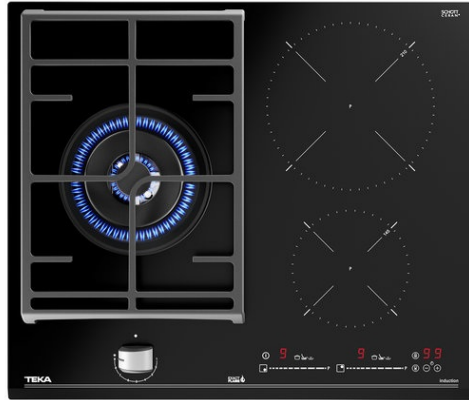

JZC 63312 AB Gas + Induction hob with Direct Functions and 3 cooking zones in 60cm of natural gas

MultiSlider

Auto ignition

Autolock

ExactFlame

Power

Power Plus

Easy installation

DESCRIPTION

Gas + Induction hob with Direct Functions and 3 cooking zones in 60cm of natural gas

LIFE STYLE

Total

COLOURS

REFERENCE

REF. 112570112
EAN. 8434778011234

TEKA

JZC 63312 AB

FEATURES

Urban Colors Edition
Gas on glass + Induction hob
ExactFlame
Direct functions: Simmering, melting and keep warm
Frontal control knobs + Touch Control
3 cooking zones
1 double ring burner, 4.00 kW
1 zone Ø 210 mm
1 zone Ø 145 mm
Ceramic glass surface
Auto ignition
Auto-lock safety system
Cast iron grids
Easy installation kit
Maximum nominal power(Gas) 4000 W
Maximum nominal power(Induction) 3500 W
Optional: Wok support
Silver knobs accessory available

PARTICULAR CHARACTERISTICS

Gas type: Natural
Maximum nominal power (W) (Gas): 4000
Autoignition: Yes
Number of electric power levels: 9
Simmering: Yes
Melting: Yes
Keeping warm: Yes
Power management function: Yes