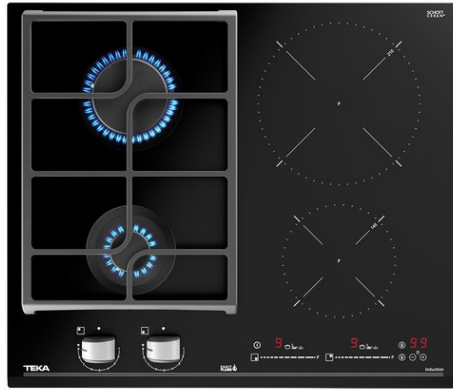

JZC 64322 AB Gas on glass + Induction hob with Direct Functions and 4 cooking zones in 60cm

MultiSlider

Auto ignition

Autolock

ExactFlame

Power

Power Plus

Easy installation

DESCRIPTION

Gas on glass + Induction hob with Direct Functions and 4 cooking zones in 60cm

LIFE STYLE

Total

COLOURS

REFERENCE

REF. 112570113
EAN. 8434778011241

FEATURES

Urban Colors Edition
Gas on glass + Induction hob
ExactFlame
Direct functions: Simmering, melting and keep warm
Frontal control knobs + Touch Control MultiSlider
4 cooking zones
1 fast burner, 2.8 kW
1 auxiliary burner, 1 kW
1 zone Ø 210 mm
1 zone Ø 145 mm
Ceramic glass surface
Auto ignition
Auto-lock safety system
Cast iron grids
Induction:
Cooking timer
Power plus
Child lock
Residual heat indicator
Power management
Easy installation kit
Maximum nominal power(Gas) 3800 W
Maximum nominal power(Induction) 3500 W
Optional: Wok support
Silver knobs accessory available

PARTICULAR CHARACTERISTICS

Gas type: Natural
Maximum nominal power (W) (Gas): 3800
Autoignition: Yes
Number of electric power levels: 9
Simmering: Yes
Melting: Yes
Keeping warm: Yes
Power management function: Yes