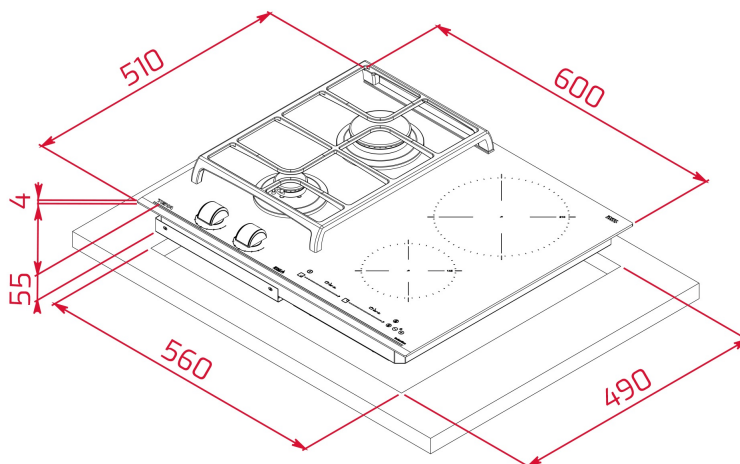

DESCRIPTION

Gas on glass + Induction hob with Direct Functions and 4 cooking zones in 60cm

LIFE STYLE

Total

COLOURS

REFERENCE

REF. 112570113
EAN. 8434778011241

FEATURES

Urban Colors Edition
Gas on glass + Induction hob
ExactFlame
Direct functions: Simmering, melting and keep warm
Frontal control knobs + Touch Control MultiSlider
4 cooking zones
1 fast burner, 2.8 kW
1 auxiliary burner, 1 kW
1 zone Ø 210 mm
1 zone Ø 145 mm
Ceramic glass surface
Auto ignition
Auto-lock safety system
Cast iron grids
Induction:
Cooking timer
Power plus
Child lock
Residual heat indicator
Power management
Easy installation kit
Maximum nominal power(Gas) 3800 W
Maximum nominal power(Induction) 3500 W
Optional: Wok support
Silver knobs accessory available

TEKA**JZC 64322 AB**

DIMENSIONS

Product height (mm): 98
Product width (mm): 600
Product depth (mm): 510
Product length (mm):
Net weight (Kg): 12,8

TECH SPECS

FITTING MEASURES

Built-in Width (mm): 560
Built-in Depth (mm): 490
Built-in height (mm): 49

ELECTRIC CONNECTION

Maximum Nominal Power (W): 3500
Frequency (Hz): 50/60
Power rate (V): 220-240
Cable Connection Length (cm): 110
Maximum Nominal Power (W) (Electric hob): 3500

COOKING ZONES**Cooking Zones:** 4**Energy consumption for the whole hob, Wh/Kg:** 180,4**SECURITY SYSTEM****Automatic safety disconnection (Auto Lock) (Gas):** Yes**Residual heat indicator (Electric hob):** Yes**Automatic safety disconnection (Auto Lock) (Electric hob):** Yes**Child lock:** Yes**FINISH****Surface finishing:** Front bevelled glass**Surface type:** Ceramic Glass (4mm)**Easy installation system:** Yes**ACCESSORIES****Grid type:** Full Grid**Wok support:** NO**Junction Kit:** Optional**Cast Iron Grids:** Yes**Teppan Yaki:** No