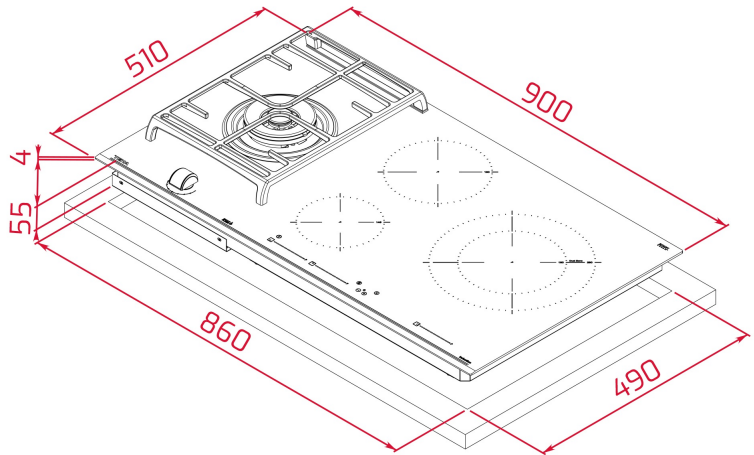

## REFERENCE

REF. 112570115  
EAN. 8434778011265

**FEATURES**

Gas on glass + Induction hob  
ExactFlame  
Frontal control knobs + Touch Control MultiSlider  
4 cooking zones  
1 double ring burner, 4.00 kW  
1 zone Ø 180/280 mm  
1 zone Ø 180 mm  
1 zone Ø 145 mm  
Ceramic glass surface  
Auto ignition  
Auto-lock safety system  
Cast iron grids  
Induction:  
Cooking timer  
Power plus  
Child lock  
Residual heat indicator  
Power management  
Easy installation kit  
Maximum nominal power(Gas) 4000 W  
Maximum nominal power(Induction) 7200 W  
Wok support included  
Silver knobs accessory available

## DIMENSIONS

**Product height (mm):** 98  
**Product width (mm):** 900  
**Product depth (mm):** 510  
**Product length (mm):**  
**Net weight (Kg):** 16,4

### FITTING MEASURES

**Built-in Width (mm):** 860  
**Built-in Depth (mm):** 490  
**Built-in height (mm):** 49