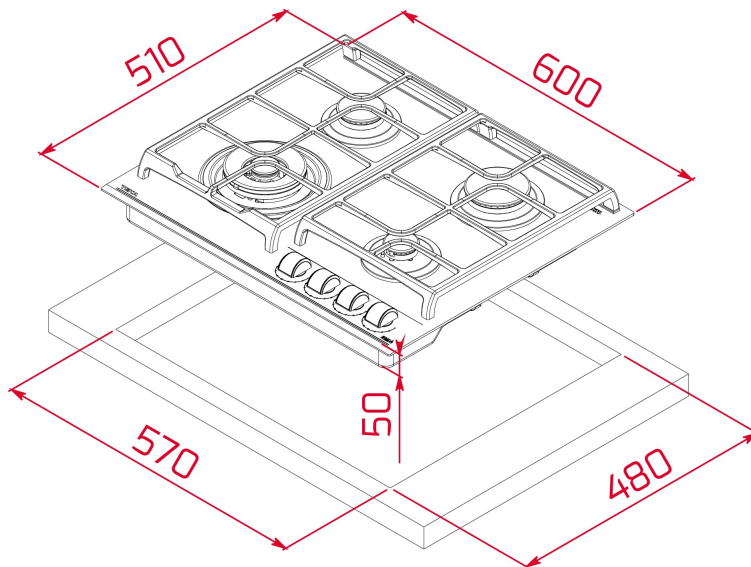

## REFERENCE

REF. 112570168  
EAN. 8434778019087

**TEKA**

**GZC 64320 XB**

**FEATURES**

Urban Colors Edition  
Gas on glass hob  
ExactFlame  
Frontal control knobs with ergonomic design  
4 cooking zones  
1 double ring burner, 4.00 kW  
1 fast burner, 2.8 kW  
1 semi fast burner, 1.7 kW  
1 auxiliary burner, 1 kW  
Tempered glass surface  
Auto ignition  
Auto-lock safety system  
Cast iron grids  
Easy installation kit  
Maximum nominal power 9550 W  
Optional: Wok support  
Silver knobs accessory available

## DIMENSIONS

**Product height (mm):** 98  
**Product width (mm):** 600  
**Product depth (mm):** 510  
**Product length (mm):**  
**Net weight (Kg):** 14,8

### FITTING MEASURES

**Built-in Width (mm):** 570  
**Built-in Depth (mm):** 480  
**Built-in height (mm):** 49