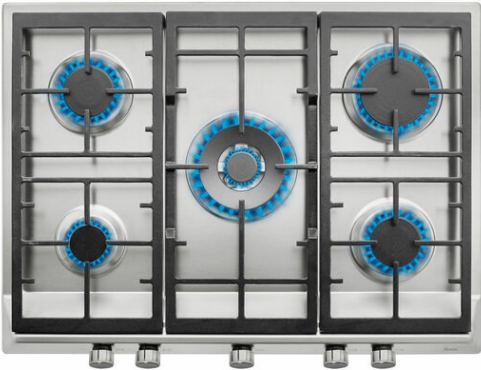

EX 70.1 5G AI AL DR CI Gas Stainless Steel Hob with frontal control knobs of butane and natural gas in 68 cm

Auto ignition

Autolock

DESCRIPTION

Gas Stainless Steel Hob with frontal control knobs of butane and natural gas in 68 cm

LIFE STYLE

Total

COLOURS

REFERENCE

REF. 112610043
EAN. 8434778019537

TEKA

EX 70.1 5G AI AL DR CI

FEATURES

Gas hob
Frontal control knobs
5 cooking zones
1 double ring burner, 4.00 kW
1 fast burner, 2.8 kW
2 semi fast burners, 1.7 kW
1 auxiliary burner, 1 kW
Stainless steel surface
Auto ignition
Auto-lock safety system
Cast iron grids
Maximum nominal power 11.300 W
Optional: Wok support

DIMENSIONS

Product height (mm): 84
Product width (mm): 680
Product depth (mm): 500
Product length (mm):
Net weight (Kg): 11,6

TECH SPECS

FITTING MEASURES

Built-in Width (mm): 553
Built-in Depth (mm): 473
Built-in height (mm): 32