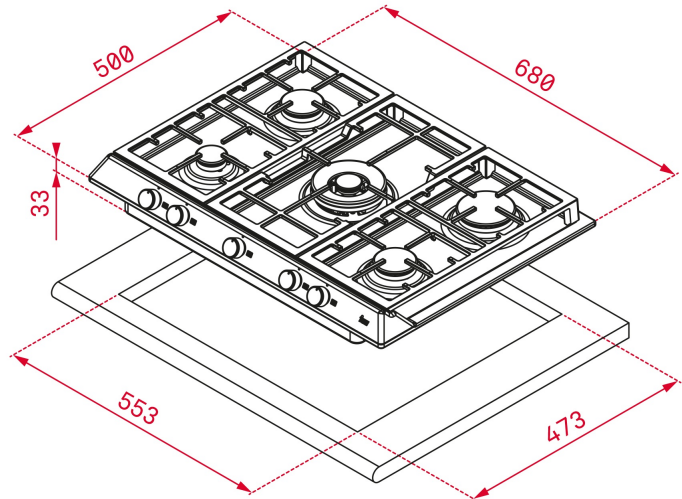

Gas hob
Frontal control knobs
5 cooking zones
1 double ring burner, 4.00 kW
1 fast burner, 2.8 kW
2 semi fast burners, 1.7 kW
1 auxiliary burner, 1 kW
Stainless steel surface
Auto ignition
Auto-lock safety system
Cast iron grids
Maximum nominal power 11.300 W
Optional: Wok support

DIMENSIONS

Product height (mm): 84
Product width (mm): 680
Product depth (mm): 500
Product length (mm):
Net weight (Kg): 11,6

TECH SPECS

FITTING MEASURES

Built-in Width (mm): 553
Built-in Depth (mm): 473
Built-in height (mm): 32