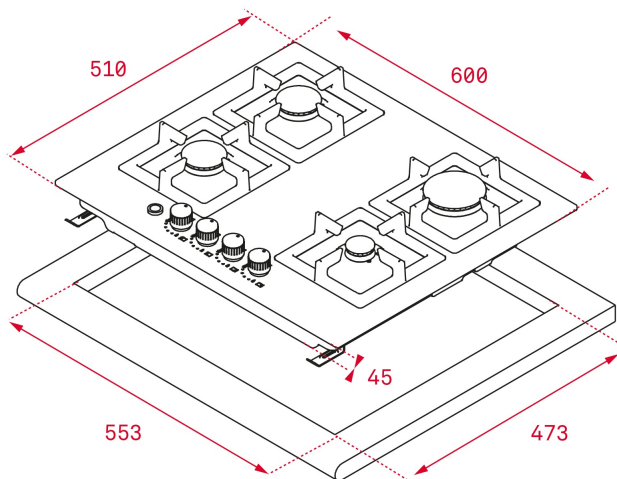

Gas + Vitroceramic hob
Frontal control knobs
4 cooking zones
1 high lights Ø 180 mm
1 high lights Ø 140 mm
1 burner, 1.8 kW
1 burner, 1.2 kW
Stainless steel surface
Auto ignition
Auto-lock safety system
Cast iron grids
Easy installation kit
Maximum nominal power 4000 W

DIMENSIONS

Product height (mm): 91
Product width (mm): 600
Product depth (mm): 510
Product length (mm):
Net weight (Kg): 8,5

TECH SPECS

FITTING MEASURES

Built-in Width (mm): 553
Built-in Depth (mm): 473
Built-in height (mm): 45