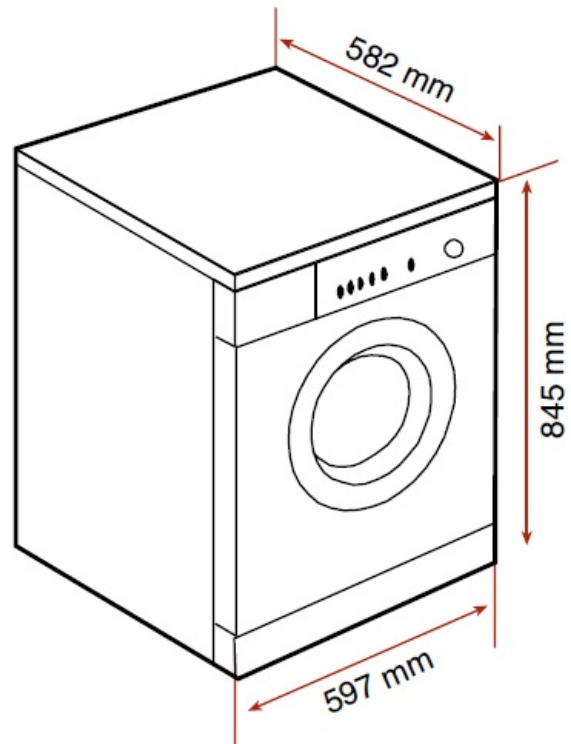

**COLOURS**

**REFERENCE**

REF. 40878060  
EAN. 8421152119594

**FEATURES**

Free standing Washer-Dryer  
Electronic control panel with display  
Washing capacity: 9 kg  
Drying capacity: 6 kg  
Washing programs: 11  
Drying programs: 4  
Fast program: 12 minutes  
Special programs: ECO mode, Wool care, Delicate, AllergySafe, Quick Wash & Dry, Gentle Dry  
Special functions: Delay timer, Anti-allergies, Extra rinse, Stain type  
Condenser heat pump  
Maximum spinning speed: 1400 RPM  
Automatic water regulation  
Automatic door lock safety system  
Child lock  
Balance control system  
SoftCare drum  
Delay timer: 1-24 hours  
33 cm wide porthole door

## DIMENSIONS

**Product height (mm):** 845  
**Product width (mm):** 597  
**Product depth (mm):** 582  
**Product length (mm):**  
**Net weight (Kg):** 78