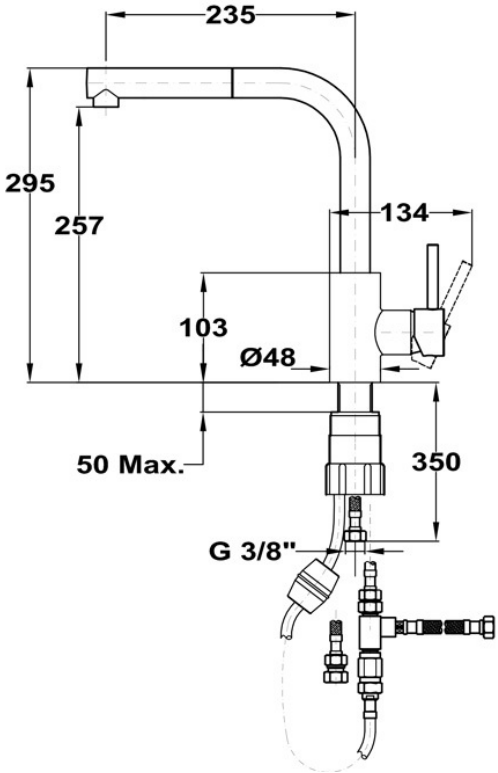

# ARN 938 Niederdruck single lever kitchen tap with pullout shower

Anti-scale aerator

Pull Out Shower

Resistance

Swivel spout

Easy installation

**DESCRIPTION**

Niederdruck single lever kitchen tap with pullout shower

**COLOURS**

**REFERENCE**

REF. 116020002  
EAN. 8434778003178

The logo consists of a red square with the word "TEKA" in white, bold, uppercase letters.

**ARN 938**

**FEATURES**

High spout pull-out kitchen tap  
Low pressure cartridge  
Swivel spout  
Anti-scale aerator  
Pull-out 1 function: normal  
Easy-Quick fixation system  
3/8" flexible inlet pipes

ARN 938

**DIMENSIONS**

- Product height (mm):
- Product width (mm):
- Product depth (mm):
- Product length (mm):
- Net weight (Kg): 1,34

**TECHNICAL DETAILS**

**MODELS**

**Type of installation:** Free standing