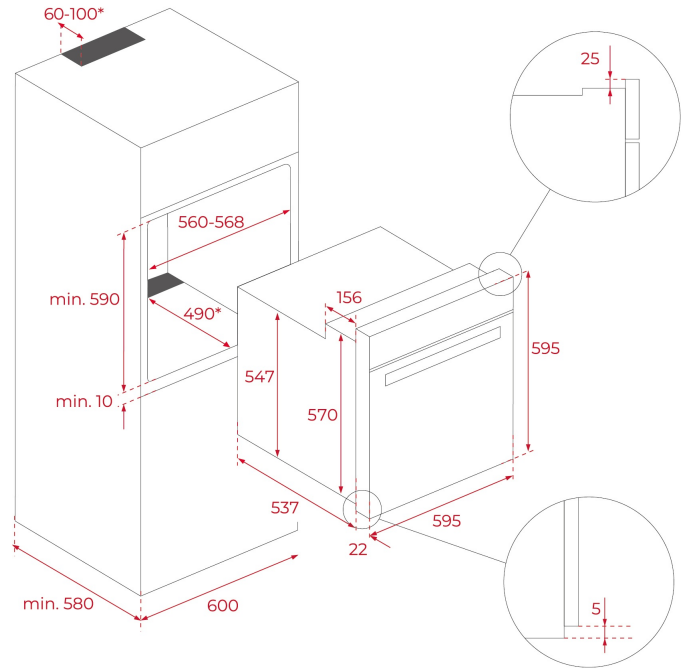

DIMENSIONS

Product height (mm): 595

Product width (mm): 595

Product depth (mm): 537+22

Product length (mm):

Net weight (Kg): 42

TECHNICAL DETAILS

FEATURES

Certificates: N / CE / CCA / CB / EAC

Number of cavities: 1

Type of inner light: Halogen

Inside light position: RIGHT TOP CORNER

Enamelled cavity: Yes

Min. Temperature Regulator (°C): 50

Max. Temperature Regulator (°C): 250

Removable chromed tray guides: Yes

Number of guide levels: 5

Easy slide telescopic guides: Yes

SoftClose: Yes

Maximum Nominal Power (W): 3552
Frequency (Hz): 50/60
Power rate (V): 220/240
Cable Connection Length (cm): 150
Plug: Yes
Inside light Consumption (W): 25