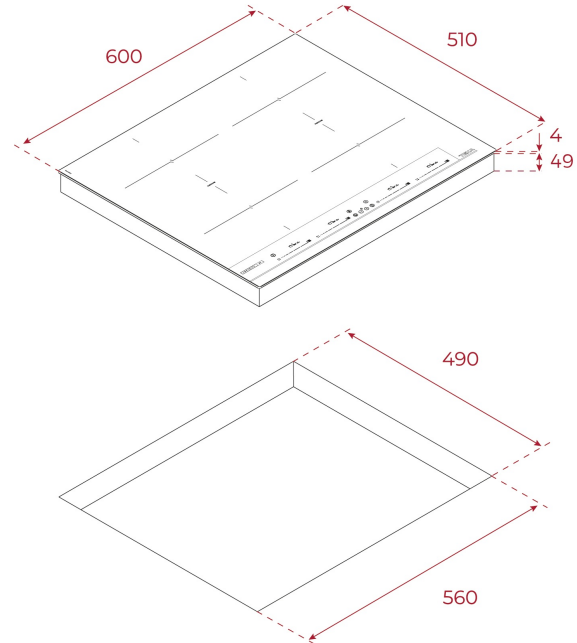

## DIMENSIONS

**Product height (mm):** 53  
**Product width (mm):** 600  
**Product depth (mm):** 510  
**Product length (mm):**  
**Net weight (Kg):** 10,66

### FITTING MEASURES

**Built-in Width (mm):** 560  
**Built-in Depth (mm):** 490  
**Built-in height (mm):** 49