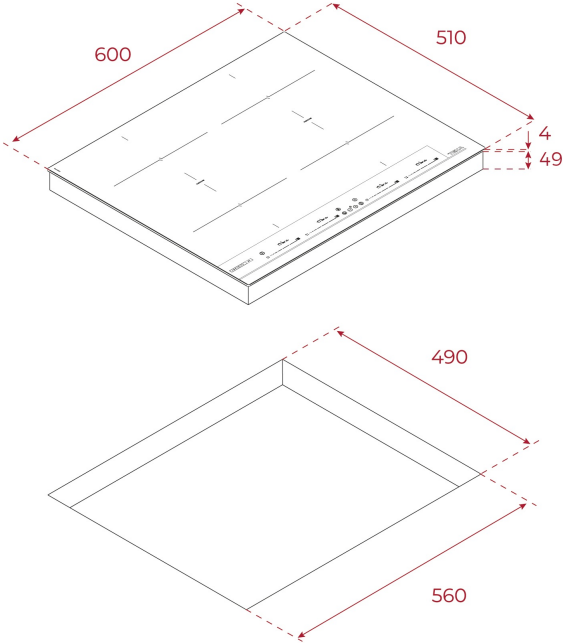

Infinity G1 special edition
Designed in Italy by Italdesign Giugiaro
Flex induction hob
Exclusive matte black finishing
Direct functions: Simmering, melting and keep warm
Touch Control MultiSlider
4 cooking zones
4 Flex zones Ø 235 X 188,5 mm
Ceramic glass surface
Auto-lock safety disconnection
Cooking timer
Power Plus
Child lock
Residual heat indicator
Power management
Easy installation kit
Maximum nominal power 7200 W

IBF 64-G1 MSP BM

DIMENSIONS

- Product height (mm):** 53
- Product width (mm):** 600
- Product depth (mm):** 510
- Product length (mm):**
- Net weight (Kg):** 10,66

TECHNICAL DETAILS

FITTING MEASURES

- Built-in Width (mm):** 560
- Built-in Depth (mm):** 490
- Built-in height (mm):** 49