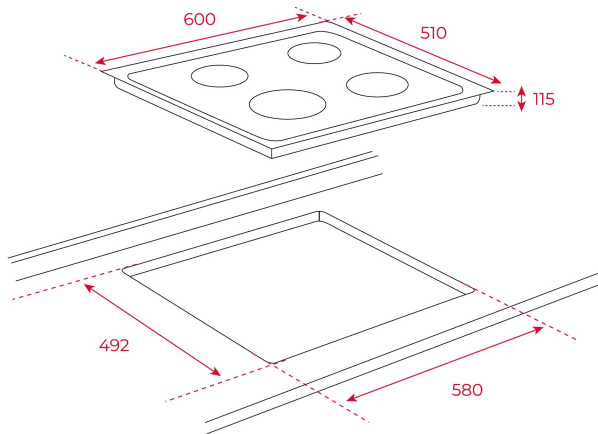

REFERENCE

REF: 10205019

EAN: 8421152027868

FEATURES

Polyvalent gas on glass hob
Frontal control knobs
4 cooking zones
1 fast burner, 3.00 kW
2 semi fast burners, 1.7 kW
1 auxiliary burner, 1 kW
Tempered glass surface
Auto ignition
Auto-lock safety system
Cast iron grids
Maximum nominal power 7500 W

DIMENSIONS

Product height (mm): 115

Product width (mm): 600

Product depth (mm): 510

Product length (mm):

Net weight (Kg): 11,8

TECHNICAL DETAILS

Power rate (V): 220-240

Frequency (Hz): 50/60

Maximum Nominal Power (W): -

COLOURS

10205019

Black glass

ENERGY EFFICIENCY

Power consumption in standby mode (W): -

Time to reach standby mode (min): -