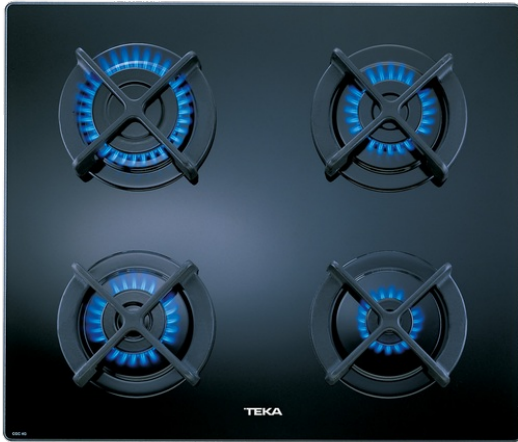

TEKA**CGC 60 4G AI AL**

Polyvalent gas hob with 4 burners and auto-ignition of butane gas

Auto
ignition

Autolock

**REFERENCE**

REF: 10205019

EAN: 8421152027868

FEATURES

Polyvalent gas on glass hob
Frontal control knobs
4 cooking zones
1 fast burner, 3.00 kW
2 semi fast burners, 1.7 kW
1 auxiliary burner, 1 kW
Tempered glass surface
Auto ignition
Auto-lock safety system
Cast iron grids
Maximum nominal power 7500 W

Maximum Nominal Power (W): -

COLOURS

10205019

Black glass

ENERGY EFFICIENCY

Power consumption in standby mode (W): -

Time to reach standby mode (min): -