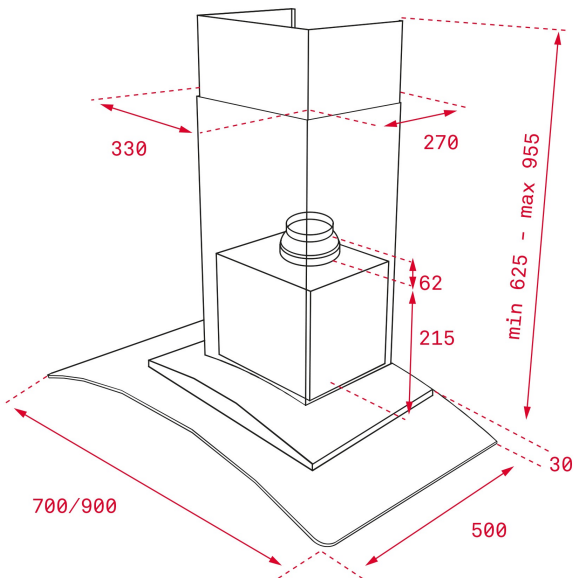

LED

Stop Delay
Timer**REFERENCE**

REF: 40455381

EAN: 8421152130520

FEATURES

Decorative glass wing hood
 Electronic control with display
 3 speeds +1 intensive
 Free Outlet exhaust capacity (m³/h): 895
 Intensive speed exhaust capacity (m³/h): 807
 Max speed exhaust capacity (m³/h): 631
 Min speed exhaust capacity (m³/h): 315
 Intensive speed sound level (dBA): 72
 Max speed sound level (dBA): 68
 Min speed sound level (dBA): 56
 2 LED Lamps
 1 Stainless Steel filter
 Stop delay timer
 Filter saturation indicator
 Operating pilot light
 Anti-return valve included
 Outlet reduction included

DIMENSIONS**Product height (mm):** 674-1004**Product width (mm):** 700**Product depth (mm):** 500**Product length (mm):****Net weight (Kg):** 14,1**TECHNICAL DETAILS**

Energy Efficiency Class: A

Noise (LwA) Min Speed (dB): 56

Noise (LwA) Max Speed (dB): 68

Noise (LwA) Boost Speed (dB): 72

Ø Outlet (mm): 150

COLOURS