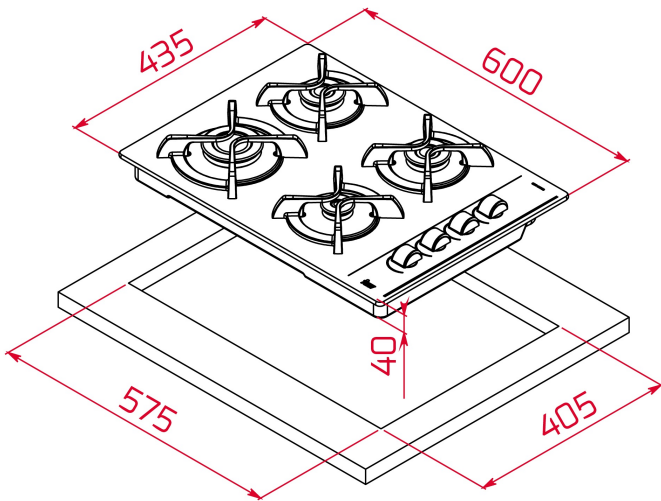

**TEKA****GBC 64003**

Gas on Glass hob with frontal ergonomic knobs and 4 cooking zones

**REFERENCE**

REF: 112580003

EAN: 8434778003611

Auto  
ignition

Autolock

Easy  
installation**FEATURES**

Gas on glass hob  
Lateral control knobs with ergonomic desing  
4 cooking zones  
1 fast burner, 2.8 kW  
2 semi fast burners, 1.7 kW  
1 auxiliary burner, 1 kW  
Tempered glass surface  
Auto ignition  
Auto-lock safety system  
Cast iron grids  
Easy installation kit  
Maximum nominal power 7300 W

**DIMENSIONS****Product height (mm):** 110**Product width (mm):** 600**Product depth (mm):** 435**Product length (mm):****Net weight (Kg):** 12,15**TECHNICAL DETAILS**

Power rate (V): 220-240

Frequency (Hz): 50/60

Maximum Nominal Power (W): -

**COLOURS**

112580003

Black glass

112580004

Black glass