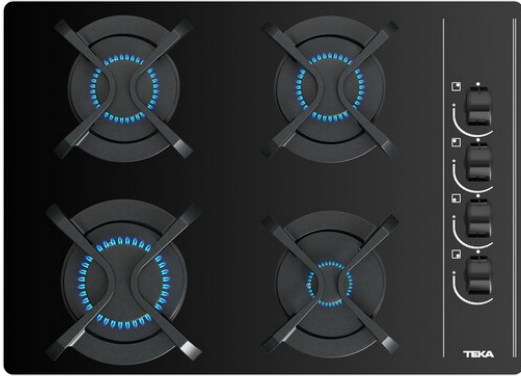

**TEKA****GBC 64003**

Gas on Glass hob with frontal ergonomic knobs and 4 cooking zones

**REFERENCE**

REF: 112580003

EAN: 8434778003611

Auto  
ignition

Autolock

Easy  
installation**FEATURES**

Gas on glass hob  
Lateral control knobs with ergonomic desing  
4 cooking zones  
1 fast burner, 2.8 kW  
2 semi fast burners, 1.7 kW  
1 auxiliary burner, 1 kW  
Tempered glass surface  
Auto ignition  
Auto-lock safety system  
Cast iron grids  
Easy installation kit  
Maximum nominal power 7300 W

Maximum Nominal Power (W): -

**COLOURS**

112580003

Black glass

112580004

Black glass