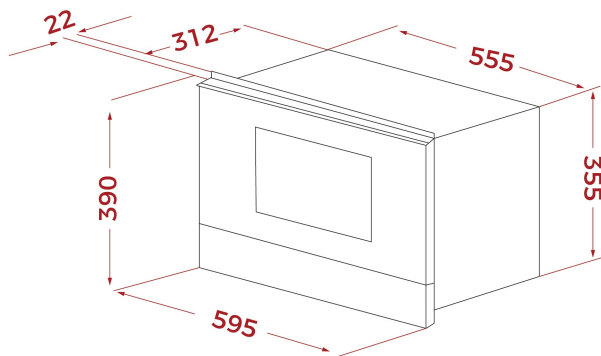

REFERENCE

REF: 112030001

EAN: 8434778007688

FEATURES

Urban Colors Edition

Built-in Microwave + Grill

Ceramic base with uniform heating

3 cooking functions

9 direct access menus

5 power levels, 2500 W

Grill power: 1200 W

Defrost by time and weight

Touch control display with knobs

Double glazed door with left opening

Electronic door opening

Automatic disconnection when open door

Incandescent inner light

Dropdown grill

Quick start

Capacity (gross/net): 22 / 21,56 litres

Stainless steel cavity

Crunch plate included

Tangential ventilation

DIMENSIONS

Product height (mm): 390

Product width (mm): 595

Product depth (mm): 334

Product length (mm):

Net weight (Kg): 23,2

TECHNICAL DETAILS

MWO Power (W): 850

Frequency (Hz): 50

Maximum Nominal Power (W): 2700

Grill (W): 1200

COLOURS

112030001

Black glass

112030002

London brick brown glass

112030002

Steam grey glass

112030002

White glass

112030002

Stone grey glass