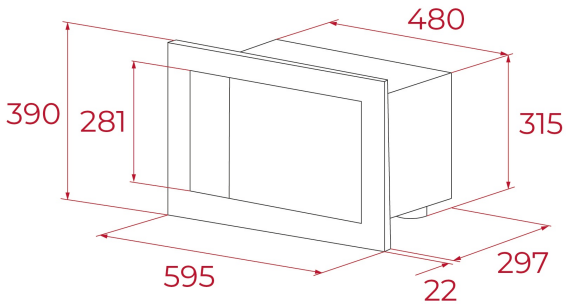

TEKA**ML 8200 BIS L BK**

Built-in microwave with grill and touch control

Defrost By
TimeDefrost By
WeightDirect
Access
Menu**REFERENCE**

REF: 112060001

EAN: 8434778016123

FEATURES

Urban Colors Edition
Built-in Microwave + Grill
3 cooking functions
3 direct access menus
1 memory
5 power levels, 1200 W
Grill power: 1000 W
Defrost by time and weight
Touch control display with knobs
Double glazed door with left opening
Automatic disconnection when open door
Quick start
Capacity (gross/net): 20 / 18 litres
Stainless steel cavity

DIMENSIONS**Product height (mm):** 390**Product width (mm):** 595**Product depth (mm):** 325**Product length (mm):****Net weight (Kg):** 17,5**TECHNICAL DETAILS**

MWO Power (W): 750

Frequency (Hz): 50

Maximum Nominal Power (W): 1200