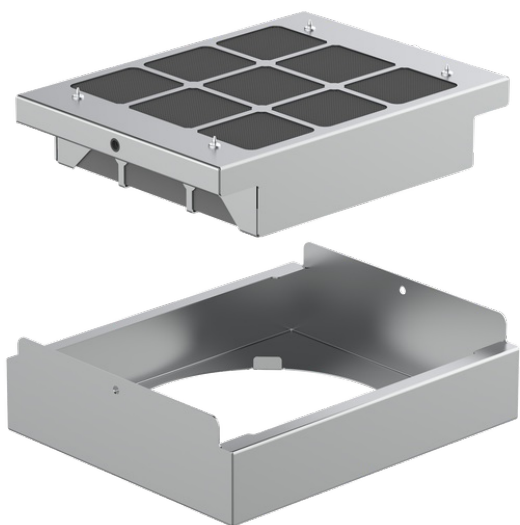

RFH 15200 O2C

Regenerative recirculation kit without tube cover

REFERENCE

REF: 113290012

EAN: 8434778014617

FEATURES

Kit for the operation of the hood in recirculation mode

Installed at the hood outlet not needing tubes nor chimneys for the airflow

Includes R1RTK ceramic filter

DIMENSIONS

Product height (mm):

Product width (mm):

Product depth (mm):

Product length (mm):

Net weight (Kg):

COLOURS