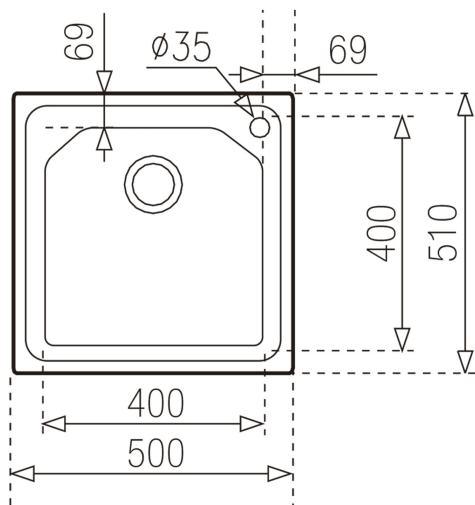

REFERENCE

REF: 12128016

EAN: 8421152116210

FEATURES

Premium Series
Stainless steel sink
One bowl
Inset installation
3½" automatic basket waste with siphon
200 mm deep bowl
45 cm base unit

DIMENSIONS

Product height (mm):

Product width (mm): 510

Product depth (mm): 200

Product length (mm): 500

Net weight (Kg): 4,1

COLOURS

12128016

Stainless steel