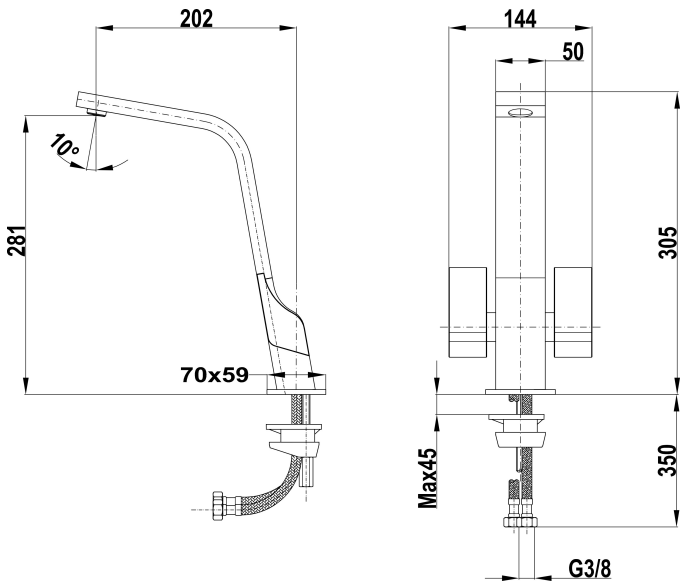

DIMENSIONS

Product height (mm): 305

Product width (mm):

Product depth (mm):

Product length (mm):

Net weight (Kg): 2,15

Fingerprint-Proof

Anti-scale aerator

Swivel spout

PVD

COLOURS

-  116030012 Brass
-  116030010 Titanium
-  116030010 Chrome