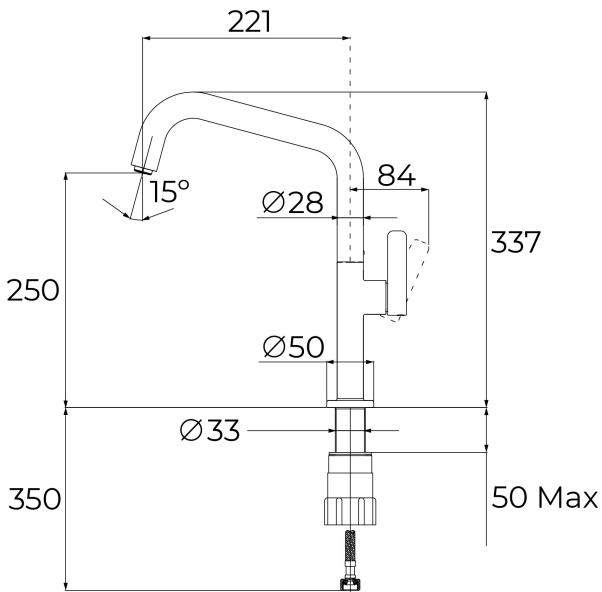

TEKA**OVAL 914**

Single lever kitchen tap with oval body and 1/2" flexible inlet pipes

Anti-scale
aeratorSwivel
spoutEasy
installation**REFERENCE**

REF: 116030069

EAN: 8434778027198

FEATURES

Oval Series

High spout kitchen tap

Slim elegant design

Swivel spout 360°

Anti-scale aerator with coin slot (no tools required)

Waterflow limited to 5 l/min

Cartridge with ceramic discs of high resistance

Cartridge diameter: 28 mm

Spout diameter: 28 mm

Highly precise temperature control

Greater handling sensitivity with smoother movements

Easy-Quick fixation system

1/2" flexible inlet pipes

DIMENSIONS**Product height (mm):** 337**Product width (mm):****Product depth (mm):****Product length (mm):****Net weight (Kg):** 1,15**COLOURS**