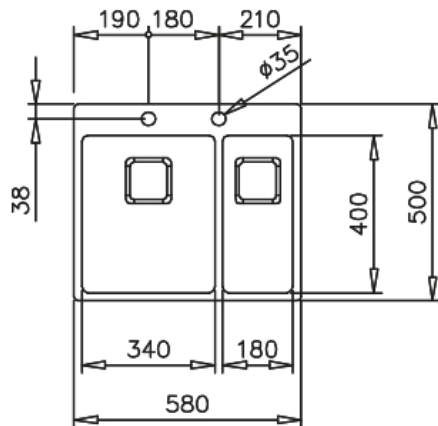

TEKA**ForLinea RS15 2B 580**

2-in-1 Stainless Steel Sink with two bowls

REFERENCE

REF: 115030014

EAN: 8434778004458

FEATURES

Stainless steel sink
2 bowls
2-in-1 installation possibilities: top or flush
18/10 Stainless steel
Easy clean radius R15 corners
3½" SQ manual basket waste with siphon
Decorative SQ cover
SilentSmart, 50% less noise
200 and 140 mm deep bowls
Thick steel sheet
60 cm base unit

200mm
depth

Antibacterial

Lifetime
warranty
+
SilentSmartR15, easy
to clean**DIMENSIONS****Product height (mm):****Product width (mm):** 500**Product depth (mm):** 200**Product length (mm):** 580**Net weight (Kg):** 5,38**COLOURS**