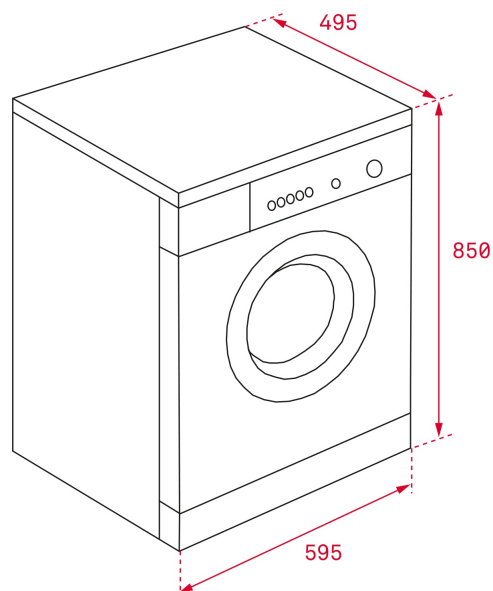

TEKA**TKD 1270**

DIMENSIONS

Product height (mm): 850

Product width (mm): 595

Product depth (mm): 495

Product length (mm):

Net weight (Kg): 61

TECH SPECS

PRODUCT SHEET

Type of load: Front

Type of installation: Free standing

Washing capacity (Kgs): 7

Energy consumption (kWh/year): 175

Water consumption (litres/year): 10000

Maximum spinning speed (RPM): 1200

Certificates: CE + Reach + ERP

Dimensions (cm)

Height : 85

Width : 59,5

Depth: 49,5

Consumption and efficiency

Maximum temperature inside the treated textile (a) (°C)

Remaining moisture content (a) (%)

Spin speed (a) (rpm)