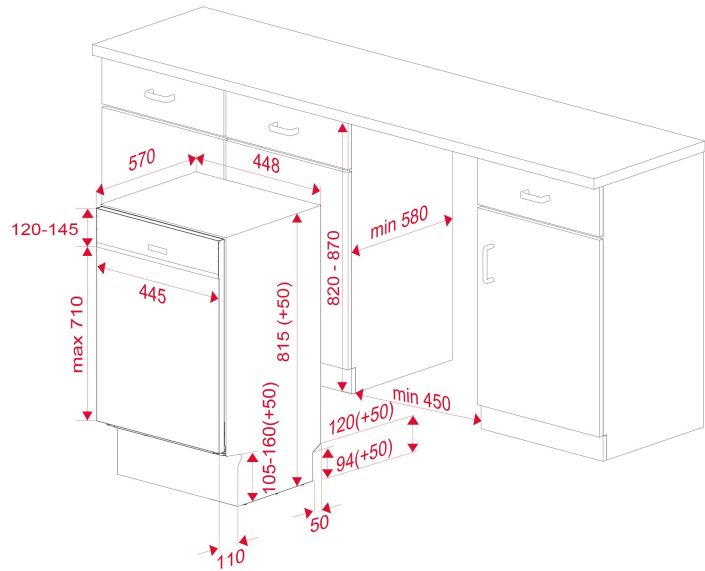

DIMENSIONS

Product height (mm): 815
Product width (mm): 448
Product depth (mm): 570
Product length (mm):
Net weight (Kg): 31

TECH SPECS

FITTING MEASURES

PRODUCT SHEET

POWER SUPPLY

Built-in niche height (cm): 82

Frequency (Hz): 50
Power rate (V): 220
Plug type: EU
Cable Connection Length (cm): 150
Maximum Nominal Power (W): 2100
Power of heating element (W): 1800
Water outlet hose length (m): 1.38

Water inlet hose length (m): 1.5