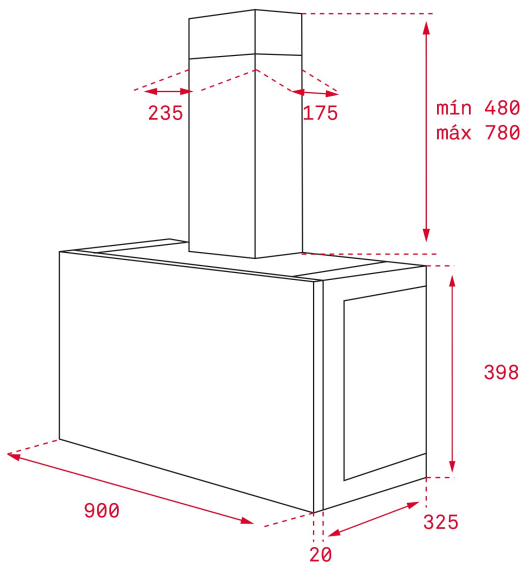

REFERENCE

REF: 40487400

EAN: 8421152098363

LED

Stop Delay
Timer**FEATURES**

Built-in hood
 Electronic control
 3 speeds + 1 intensive
 Free Outlet exhaust capacity (m³/h): 850
 Intensive speed sound level (dBA): 650
 Max speed exhaust capacity (m³/h): 400
 Min speed exhaust capacity (m³/h): 295
 Intensive speed sound level (dBA): 68
 Max speed sound level (dBA): 57
 Min speed sound level (dBA): 48
 3 LED lamps
 2 Stainless Steel filter
 Stop delay timer
 Easy-Clean inside panel
 Operating pilot light
 Anti-return valve included
 Outlet reduction included
 Optional recirculation kit with tube cover installation: SET 1S
 Optional Charcoal Filter: D4C

DIMENSIONS**Product height (mm):** 445**Product width (mm):** 900**Product depth (mm):** 345**Product length (mm):****Net weight (Kg):** 16**TECHNICAL DETAILS**

Energy Efficiency Class: D

Noise (LwA) Min Speed (dB): 47,9

Noise (LwA) Max Speed (dB): 56,6

Noise (LwA) Boost Speed (dB): 67,7

Ø Outlet (mm): 150

COLOURS

40487400

Stainless steel