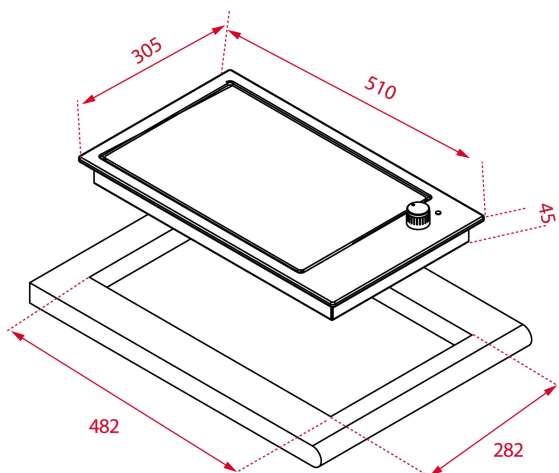

TEKA

EFX 30 Teppanyaki

Modular teppanyaki with stainless steel cooking surface

REFERENCE

REF: 40214590

EAN: 8421152129685

FEATURES

Modular teppanyaki hob

Frontal control knobs

1 zone Ø 376 X 118 mm

Maximum nominal power 2400 W

DIMENSIONS

Product height (mm):

Product width (mm): 305

Product depth (mm): 510

Product length (mm):

Net weight (Kg): 9,7

TECHNICAL DETAILS

Power rate (V): 230

Frequency (Hz): 50/60

Maximum Nominal Power (W): -

COLOURS

40214590

Stainless steel

ENERGY EFFICIENCY

Power consumption in standby mode (W): -

Time to reach standby mode (min): -