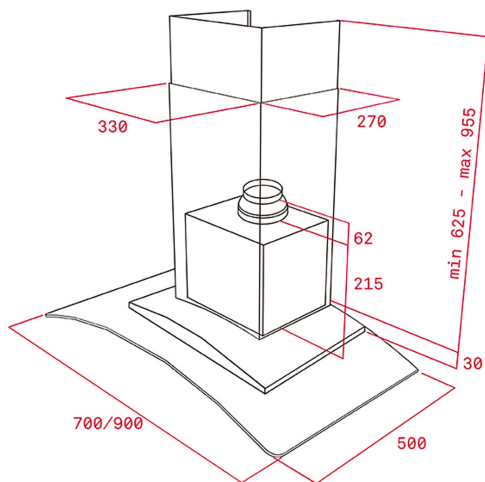

LED

Stop Delay
Timer

REFERENCE

REF: 40455380

EAN: 8421152130513

FEATURES

Decorative glass wing hood
 Electronic control with display
 3 speeds +1 intensive
 Free Outlet exhaust capacity (m³/h): 895
 Intensive speed exhaust capacity (m³/h): 807
 Max speed exhaust capacity (m³/h): 631
 Min speed exhaust capacity (m³/h): 315
 Intensive speed sound level (dBA): 72
 Max speed sound level (dBA): 68
 Min speed sound level (dBA): 56
 2 LED Lamps
 1 Stainless Steel filter
 Stop delay timer
 Filter saturation indicator
 Operating pilot light
 Anti-return valve included
 Outlet reduction included
 Optional recirculation kit with tube cover installation: SET 1/N1
 Optional Charcoal Filter: D4C

DIMENSIONS

Product height (mm): 674-1004**Product width (mm):** 600**Product depth (mm):** 500**Product length (mm):****Net weight (Kg):** 12,9

TECHNICAL DETAILS

Energy Efficiency Class: A

Noise (LwA) Min Speed (dB): 56

Noise (LwA) Max Speed (dB): 68

Noise (LwA) Boost Speed (dB): 72

Ø Outlet (mm): 150

COLOURS