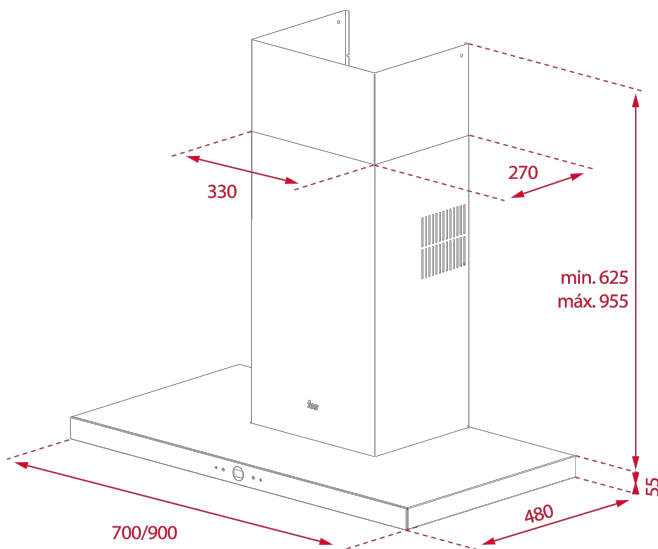

DPS 786

Decorative hood with contour Rim extraction and EcoPower motor, 70cm A+

LED

Perimeter
extractionStop Delay
Timer**REFERENCE**

REF: 40483016

EAN: 8421152157466

FEATURES

Decorative horizontal hood
 Electronic control with display
 Rim extraction
 3 speeds + 1 intensive
 Free Outlet exhaust capacity (m³/h): 920
 Intensive speed exhaust capacity (m³/h): 782
 Max speed exhaust capacity (m³/h): 629
 Min speed exhaust capacity (m³/h): 331
 Intensive speed sound level (dBA): 65
 Max speed sound level (dBA): 55
 Min speed sound level (dBA): 45
 1 LED lamp
 2 Aluminum filters
 Stop delay timer
 Filer saturation indicator
 Operating pilot light
 Anti-return valve included
 Outlet reduction included
 Optional recirculation kit with tube cover installation: SET 1/N1
 Optional Charcoal Filter: D4C

DIMENSIONS**Product height (mm):** 690-1010**Product width (mm):** 900**Product depth (mm):** 480**Product length (mm):****Net weight (Kg):** 14,02**TECHNICAL DETAILS**

Energy Efficiency Class: A+

Noise (LwA) Min Speed (dB): 54