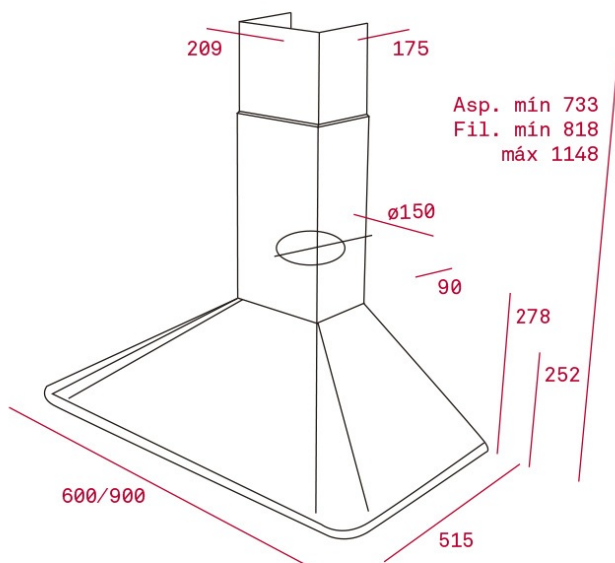

DOS 60.1 VNS

Country Style Edition. Wall-mounted hood with 3 speeds, 90cm

LED

**REFERENCE**

REF: 113010002

EAN: 8434778010060

FEATURES

Country Style Edition

Decorative pyramidal hood

Electronic control

3 speeds

Free Outlet exhaust capacity (m³/h): 650Max speed exhaust capacity (m³/h): 603Min speed exhaust capacity (m³/h): 256

Max speed sound level (dBA): 66

Min speed sound level (dBA): 51

2 LED lamps

2 Aluminum filters

Operating pilot light

Anti-return valve included

Outlet reduction included

Optional recirculation kit with tube cover installation: SET 4/D

Optional Charcoal Filter: D5C

DIMENSIONS**Product height (mm):** 733-1148**Product width (mm):** 600/900**Product depth (mm):** 500**Product length (mm):****Net weight (Kg):** 11,2**TECHNICAL DETAILS**

Energy Efficiency Class: B

Noise (LwA) Min Speed (dB): 51

Noise (LwA) Max Speed (dB): 66

Noise (LwA) Boost Speed (dB): N/A

Ø Outlet (mm): 150

COLOURS
 113010002 Vanilla silver

 40489313 Anthracite brass

 40489313 Vanilla brass