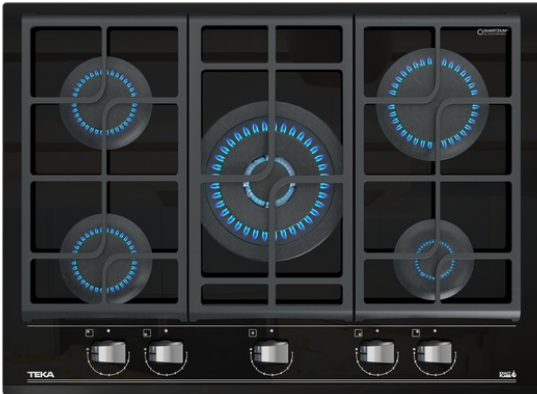

TEKA**GZC 75330 XB**

Urban Colors Edition. Gas on Glass hob with ExactFlame function of natural gas

Auto ignition

Autolock

ExactFlame

Easy installation

REFERENCE

REF: 112570173

EAN: 8434778019131

FEATURES

Urban Colors Edition

Gas on glass hob

ExactFlame

Frontal control knobs with ergonomic design

5 cooking zones

1 double ring burner, 4.00 kW

1 fast burner, 2.8 kW

2 semi fast burners, 1.7 kW

1 auxiliary burner, 1 kW

Ceramic glass surface

Auto ignition

Auto-lock safety system

Cast iron grids

Easy installation kit

Power rate (V): 220-240

Frequency (Hz): 50/60

Maximum Nominal Power (W): -

COLOURS

112570173 Black glass

112570174 White

112570174 Stone grey

112570174 London brick brown