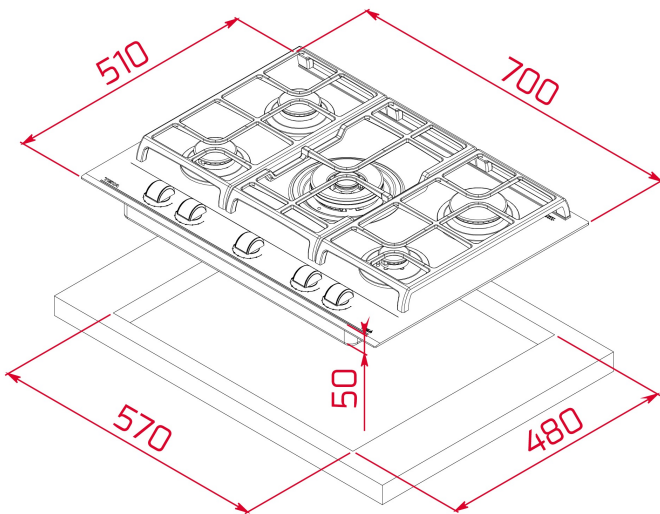

Maximum nominal power 11.300 W

Optional: Wok support

Silver knobs accessory available

DIMENSIONS**Product height (mm):** 98**Product width (mm):** 700**Product depth (mm):** 510**Product length (mm):****Net weight (Kg):** 13,5**TECHNICAL DETAILS**

Power rate (V): 220-240

Frequency (Hz): 50/60

Maximum Nominal Power (W): -

COLOURS

112570173 Black glass

112570174 White

112570174 Stone grey

112570174 London brick brown