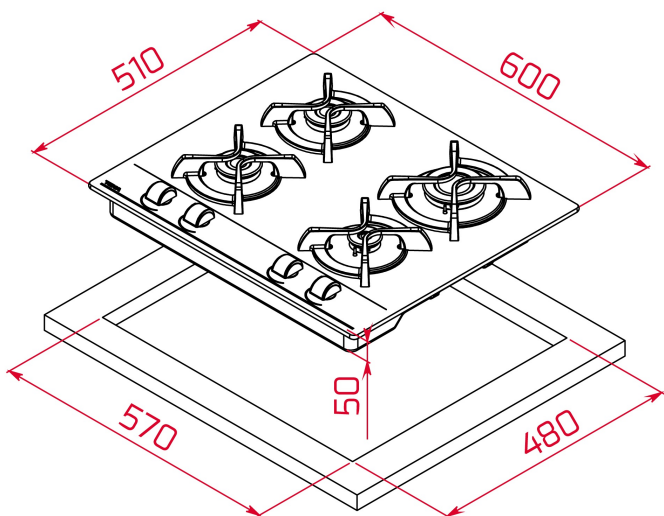

TEKA**GBC 64000 KB**

Gas on Glass hob with ergonomic design knobs of butane and natural gas

Auto ignition

Autolock

Easy installation

**REFERENCE**

REF: 112580042

EAN: 8434778019476

FEATURES

Gas on glass hob
Frontal control knobs with ergonomic desing
4 cooking zones
1 fast burner, 2.8 kW
2 semi fast burners, 1.7 kW
1 auxiliary burner, 1 kW
Tempered glass surface
Auto ignition
Auto-lock safety system
Cast iron grids
Easy installation kit
Maximum nominal power 7300 W

DIMENSIONS**Product height (mm):** 110**Product width (mm):** 600**Product depth (mm):** 510**Product length (mm):****Net weight (Kg):** 13,35**TECHNICAL DETAILS**

Power rate (V): 220-240

Frequency (Hz): 50/60

Maximum Nominal Power (W): -

COLOURS

112580042

Black glass

ENERGY EFFICIENCY

Power consumption in standby mode (W): -

Time to reach standby mode (min): -