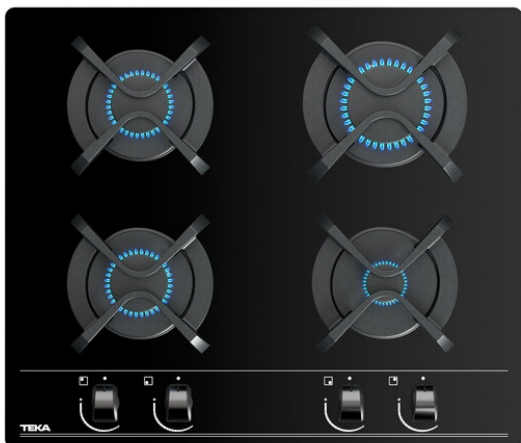

TEKA**GBC 64000 KB**

Gas on Glass hob with ergonomic design knobs of butane and natural gas

Auto ignition

Autolock

Easy installation

**REFERENCE**

REF: 112580042

EAN: 8434778019476

FEATURES

Gas on glass hob
Frontal control knobs with ergonomic desing
4 cooking zones
1 fast burner, 2.8 kW
2 semi fast burners, 1.7 kW
1 auxiliary burner, 1 kW
Tempered glass surface
Auto ignition
Auto-lock safety system
Cast iron grids
Easy installation kit
Maximum nominal power 7300 W

Maximum Nominal Power (W): -

COLOURS

112580042

Black glass

ENERGY EFFICIENCY

Power consumption in standby mode (W): -

Time to reach standby mode (min): -