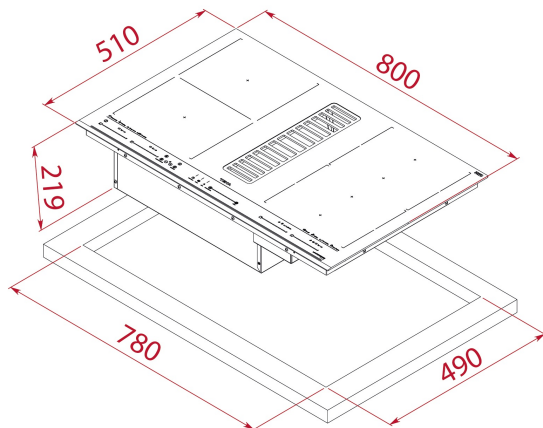

**REFERENCE**

REF: 112730000

EAN: 8434778024982

FEATURES

Induction hob with integrated hood
 Automatic hood activation
 Direct functions: Confit, poach, grilling, pan frying, deep frying, slimming, melting
 Touch control multiSlider
 4 cooking zones
 Ceramic glass surface
 Auto-lock safety system
 Cooking timer
 Power Plus
 Child lock
 Residual heat indicator
 Power management
 Easy installation kit
 Maximum nominal power: 7200 (IH) + 200 (AH)
 Optional: Teppanyaki and grilling plate
 FreshAir function
 Brushless EcoPower Motor
 9 speeds
 Intensive speed sound level (dBA): 66
 Max speed sound level (dBA): 65
 Min speed sound level (dBA): 43
 2 aluminium filters with 12 layers
 Stop delay timer
 Filter saturation indicator

DIMENSIONS**Product height (mm):** 219**Product width (mm):** 800**Product depth (mm):** 510**Product length (mm):****Net weight (Kg):** 25**TECHNICAL DETAILS**

Power rate (V): 220-240

Frequency (Hz): 50/60

Maximum Nominal Power (W): 7200 (IH) + 200 (AH)

COLOURS

112730000

Black