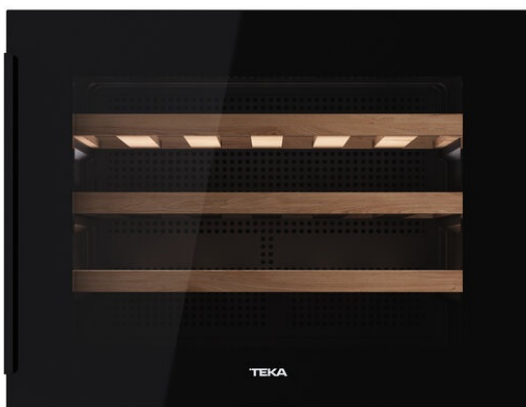

TEKA

MAESTRO Sommelier RVI 10024 GBK

Built-in wine cooler with capacity for 24 bottles and adjustable temperature control

REFERENCE

REF: 113600009

EAN: 8434778021110

FEATURES

Built-in Wine Cooler
Inner control display
Electronic adjustable thermostat
Capacity: 24 bottles
Front and back adjustable feet
LED Illumination
Climate class: N/ST
Total capacity (Gross/net): 59 / 54 litres

DIMENSIONS

Product height (mm): 455

Product width (mm): 590

Product depth (mm): 557

Product length (mm):

Net weight (Kg): 29

Motor
Inverter

LED

COLOURS

113600009

Black glass