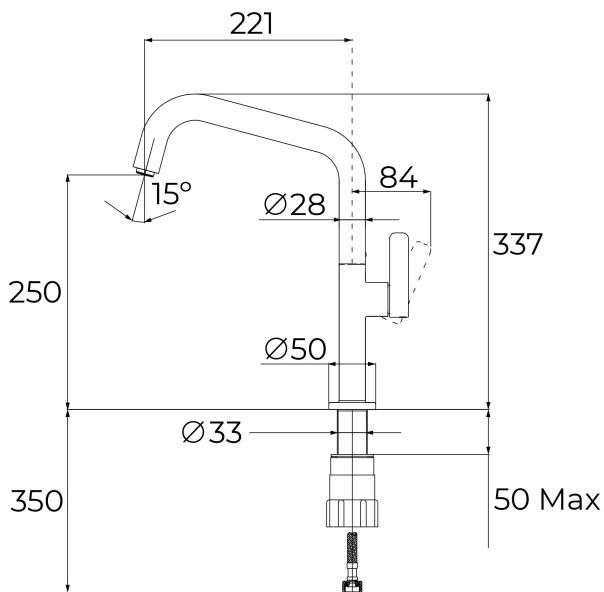

**TEKA****OVAL 914**

Single lever kitchen tap with oval body 3/8" flexible inlet pipes

Anti-scale aerator

Swivel spout

Easy installation

**REFERENCE**

REF: 116030068

EAN: 8434778027181

**FEATURES**

Oval Series

High spout kitchen tap

Slim elegant design

Swivel spout 360°

Anti-scale aerator with coin slot (no tools required)

Waterflow limited to 5 l/min

Cartridge with ceramic discs of high resistance

Cartridge diameter: 28 mm

Spout diameter: 28 mm

Highly precise temperature control

Greater handling sensitivity with smoother movements

Easy-Quick fixation system

3/8" flexible inlet pipes

**DIMENSIONS****Product height (mm):** 337**Product width (mm):****Product depth (mm):****Product length (mm):****Net weight (Kg):** 1,15**COLOURS**