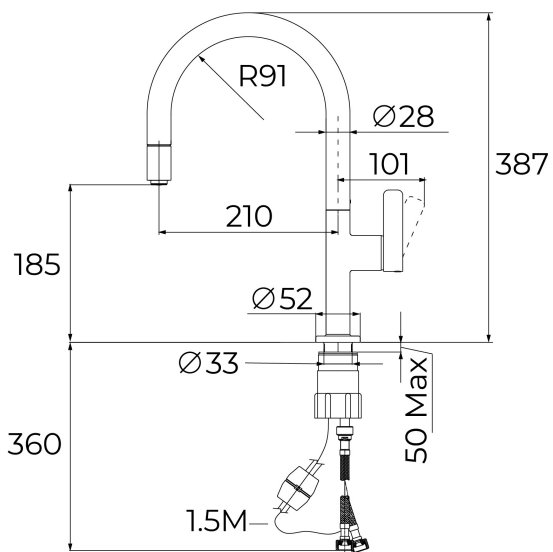

TEKA**OVAL 9381**

Single lever kitchen tap with oval body and 1/2" flexible inlet pipes

**REFERENCE**

REF: 116020012

EAN: 8434778027211

FEATURES

Oval Series

High spout pull-out kitchen tap

Slim elegant design

Swivel spout 360°

Anti-scale aerator

Waterflow limited to 4,8 l/min

Pull-out 1 function: normal

Extra resistant flexible hose

Cartridge with ceramic discs of high resistance

Cartridge diameter: 35 mm

Spout diameter: 28 mm

Highly precise temperature control

Greater handling sensitivity with smoother movements

Easy-Quick fixation system

1/2" flexible inlet pipes

Anti-scale
aeratorPull Out
Shower

Resistance

Swivel
spoutEasy
installation**DIMENSIONS****Product height (mm):** 387**Product width (mm):****Product depth (mm):****Product length (mm):****Net weight (Kg):** 1,74**COLOURS**

116020012

Chrome

116020011