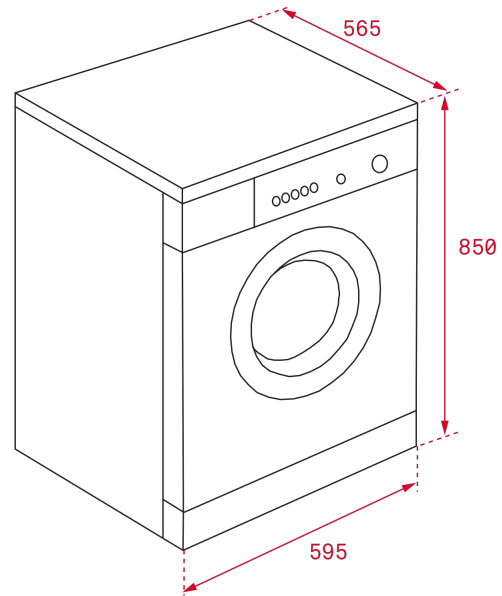

LIFE STYLE

Maestro

COLOURS

REFERENCE

REF. 40874443
EAN. 8421152131923

FEATURES

Free standing washing machine
Washing capacity: 8 Kg
16 washing programs
Woolmark® certification
Maximum spin speed: 1400 r.p.m
Electronic control panel
LCD display
Electronic washing management (Fuzzy Logic)
Fast program 15 minutes
My Cycle program
Special programs: wool, children's clothing and 15'
Delay timer 1-24h
Balance control system
Locking system in case of lack of water or electricity
Foam control system
32 cm wide porthole
Function buttons for: on/off, program selector,
delay programming, temperature,
spinning exclusion and special functions
Energy class: A+++/B

DIMENSIONS

Product height (mm): 850
Product width (mm): 595
Product depth (mm): 565
Product length (mm):
Net weight (Kg): 66

TECH SPECS

PRODUCT SHEET

Type of load: Front
Type of installation: Free standing
Washing capacity (Kgs): 8
Energy Efficiency Class: A+++
Spinning efficiency: B
Energy consumption (kWh/year): 196
Water consumption (litres/year): 11000
Maximum spinning speed (RPM): 1400
Certificates: CE + Reach + ERP