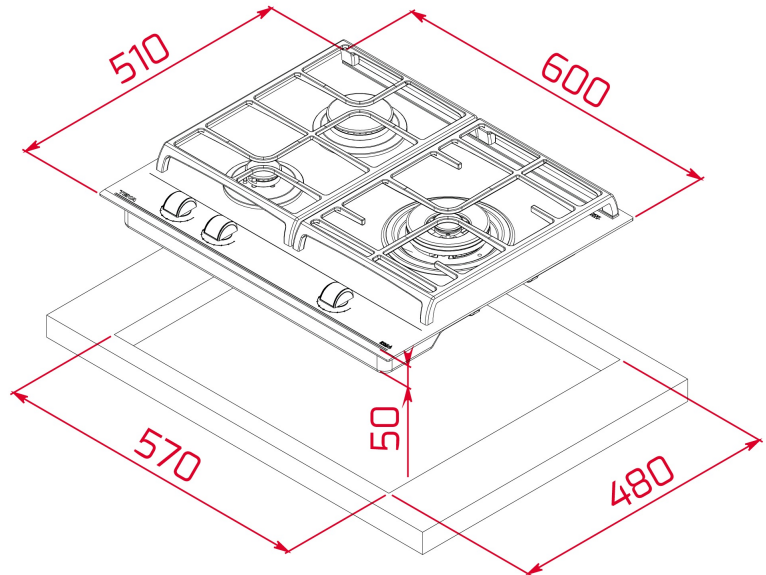

GZC 63310 60cm Gas on Glass Hob with ExactFlame function of butane gas

Auto ignition

Autolock

ExactFlame

Easy installation

DESCRIPTION

60cm Gas on Glass Hob with ExactFlame function of butane gas

LIFE STYLE

Total

COLOURS

REFERENCE

REF. 112570021
EAN. 8434778005820

TEKA

GZC 63310

FEATURES

Urban Colors Edition
Gas on Glass with ExactFlame and bevelled front
Front control knobs with ergonomic design
Ceramic glass surface
9 power levels with precise control of the flame
3 gas burners
1 double ring burner, 4,00 kW
1 fast burner, 2,80 kW
1 auxiliary burner, 1,00 kW
Auto-lock safety device (Thermocouples)
Automatic-ignition in every burner, activated through control knobs
Optional Wok support
Large cast iron pan grids
Easy installation kit
Type of Gas: Butane

TEKA

GZC 63310

DIMENSIONS

Product height (mm): 50
Product width (mm): 600
Product depth (mm): 510
Product length (mm):
Net weight (Kg): 11,1

TECH SPECS

FITTING MEASURES

Built-in Width (mm): 570
Built-in Depth (mm): 480
Built-in Height (mm): 50