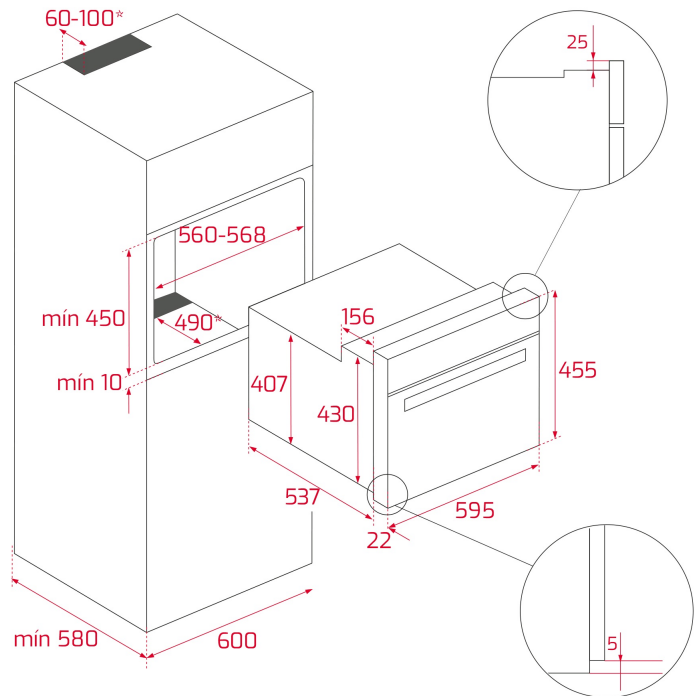

## DIMENSIONS

**Product height (mm):** 455  
**Product width (mm):** 595  
**Product depth (mm):** 559  
**Product length (mm):**  
**Net weight (Kg):** 28,4

### ELECTRIC CONNECTION

**Maximum Nominal Power (W):** 3200  
**Frequency (Hz):** 50  
**Power rate (V):** 220-240  
**Cable Connection Length (cm):** 110  
**Inside light Consumption (W):** 25