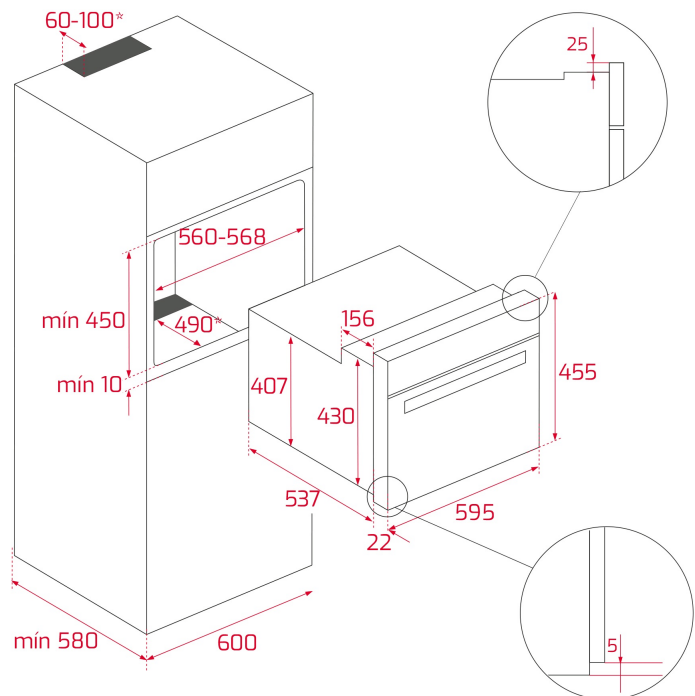

COLOURS

REFERENCE

REF. 111160004
EAN. 8434778007664

TEKA

MLC 8440

FEATURES

Urban Colors Edition
Microwave + Grill – 3 Cooking functions
Capacity, gross/net: 45/44 litres
1400 W grill
0-90 min. Timer
Quick start 30
chromed guides
5 Cooking heights
1 reinforced grids
Touch Control panel with LED display
5 power levels, 1000 W
Automatic disconnection security system
Tangential ventilation
Defrost by time and weight
Double Glazed door

DIMENSIONS

Product height (mm): 455
Product width (mm): 595
Product depth (mm): 559
Product length (mm):
Net weight (Kg): 28,4

TECH SPECS

PARTICULAR CHARACTERISTICS

Certificates: CE/CB
Number of cavities: 1
Type of inner light: HALOG
Inside light position: Top rear right
Enamelled cavity: Yes
Function selector: Mechanical
Number of cooking functions: 3
Grill function: Yes
Touch Control Programmer: Yes
Minute Minder: Yes
Knobs type: MMX FIX KNOB
Removable chromed tray guides: Yes
Number of guide levels: 5
Number of guide levels (lower cavity): 0
Forced refrigeration tangential 1 speed: Yes
Microwave function: Yes
Microwave defrosting: Yes
Number of power levels: 5
Tangential ventilation: Yes

ELECTRIC CONNECTION

Maximum Nominal Power (W): 3200
Frequency (Hz): 50
Power rate (V): 220-240
Cable Connection Length (cm): 110
Inside light Consumption (W): 25

ENERGY CONSUMPTION

Grill (W): 1400
Cooling Fan Motor (W): 18