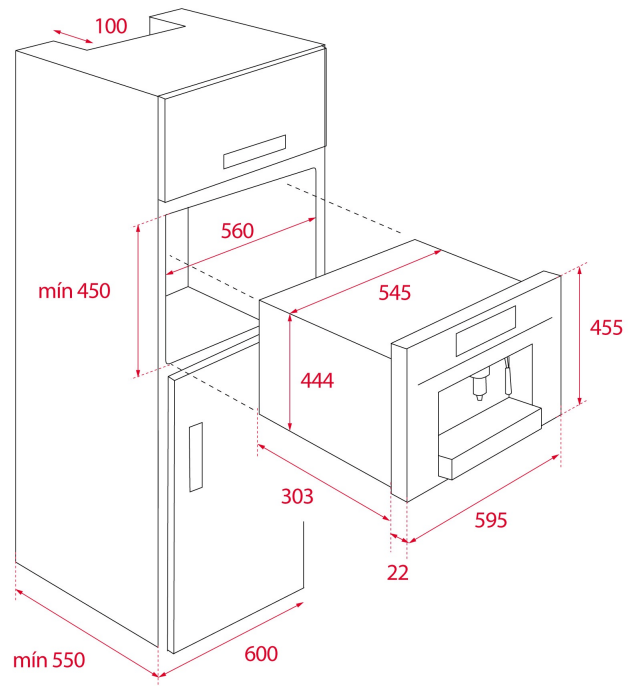

COLOURS

REFERENCE

REF. 111630000
EAN. 8434778003833

FEATURES

Multi capsule built-in coffee maker
Multi capsule (*) and ground coffee machine
Coffee selector: small, medium, large, extra large and infusions
Electronic control panel with TFT display
5 adapters included
Automatic LED lights
Capacity: 1 cup
Adjustable height cup support
Temperature selector
Storage drawer
2 side storage compartments
Drip tray
19 bar pump pressure
1 litre water tank
Waste container
Automatic decalcifier
Descaling function
*5 capsule adaptors: Nespresso®, Lavazza®, Caffitaly®, E.S.E pod

DIMENSIONS

Product height (mm): 455
Product width (mm): 595
Product depth (mm): 330
Product length (mm):
Net weight (Kg): 18,7

TECH SPECS

FITTING MEASURES

Built-in Width (mm): 560
Built-in Depth (mm): 580
Built-in Height (mm): 450

PARTICULAR CHARACTERISTICS

Certificates: CE/CB
Pump pressure (Bar): 19
Control panel: TFT + 2 knobs
Fingerprint proof: Yes
Number of cups: 1
Rectable pipe for Steam and Hot Water: Yes
Grinded coffee: Yes
Coffee capsules: Yes
On/Off function: Yes
Hot Water: Yes
Selected function indicator: Yes
Full water tank indicator: Yes