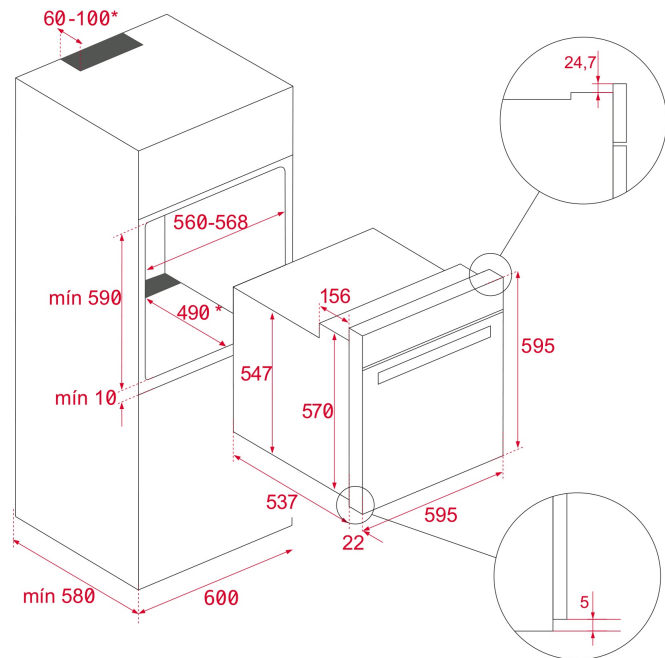

DIMENSIONS

Product height (mm): 595

Product width (mm): 595

Product depth (mm): 537+22

Product length (mm):

Net weight (Kg): 40

TECH SPECS

PARTICULAR CHARACTERISTICS