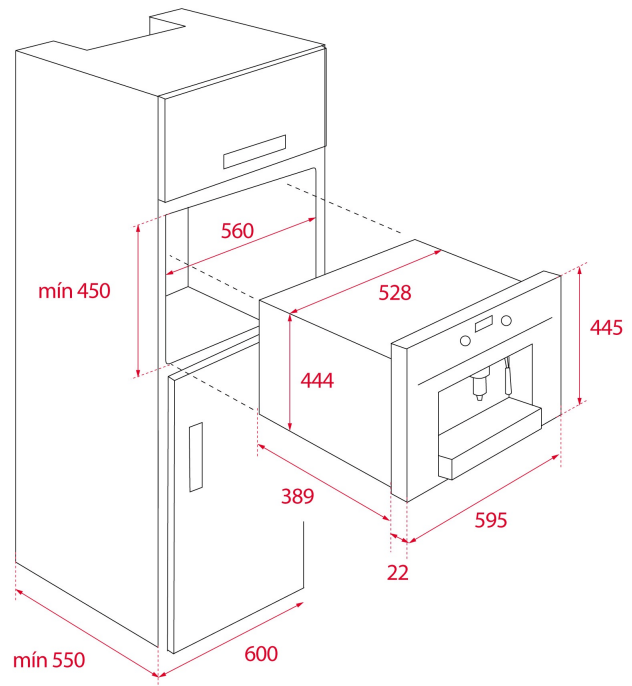

COLOURS

REFERENCE

REF. 111630004
EAN. 8434778010541

FEATURES

Urban colors Edition
Automatic built-in coffee machine
Self-cleaning function
Intensity, temperature and coffee quantity regulation
Electronic control display
Telescopic rails for an easy pull out of the coffee maker
30 automatic programs
Automatic LED lights
Capacity: 2 cups at once
Easy removable container for coffee grounds
15 bar pump pressure
Adjustable coffee, steam, and hot water pipes
Integrated steel grinder for natural coffee beans (13 different ground positions)
Coffee beans container, 200 gr capacity
Pre-grounded coffee container
1,8 litres water tank
Automatic decalcifier

DIMENSIONS

Product height (mm): 455
Product width (mm): 595
Product depth (mm): 412
Product length (mm):
Net weight (Kg): 23

TECH SPECS

FITTING MEASURES

Built-in Width (mm): 560
Built-in Depth (mm): 550
Built-in Height (mm): 450