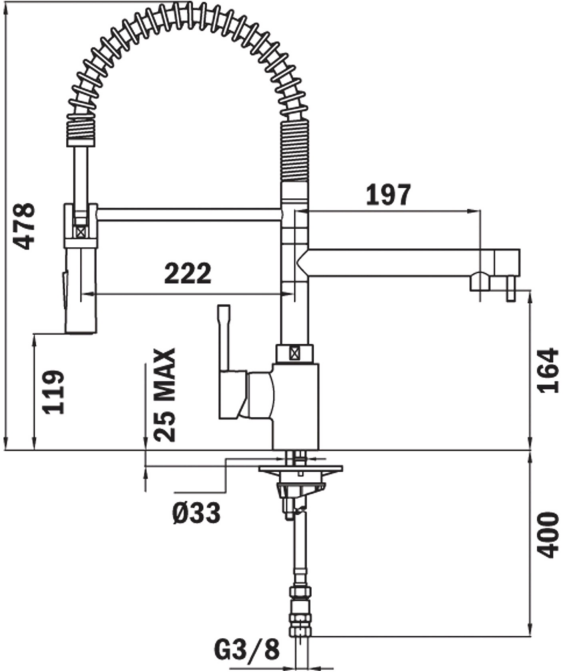

Maestro

COLOURS

REFERENCE

REF. 239991200
EAN. 8421152112724

TEKA

ARK 999

FEATURES

Professional kitchen tap
Swivel and flexible spout
Anti-scale aerator
Pull-down shower with stop function. 1 function: Shower spray
Extra spout to fill recipients
High resistant flexible spring
Stainless steel flexible hose reinforced with plastic for better protection and easy cleaning
Cartridge with ceramic discs of high resistance
Highly precise temperature control
Greater handling sensitivity with smoother movements
3/8" flexible inlet pipes

ARK 999

DIMENSIONS

- Product height (mm): 478
- Product width (mm):
- Product depth (mm):
- Product length (mm):
- Net weight (Kg): 3,55

TECH SPECS

MODELS

- Type of installation: Free standing
- Type of spout: High spout
- Type of handle: Single lever