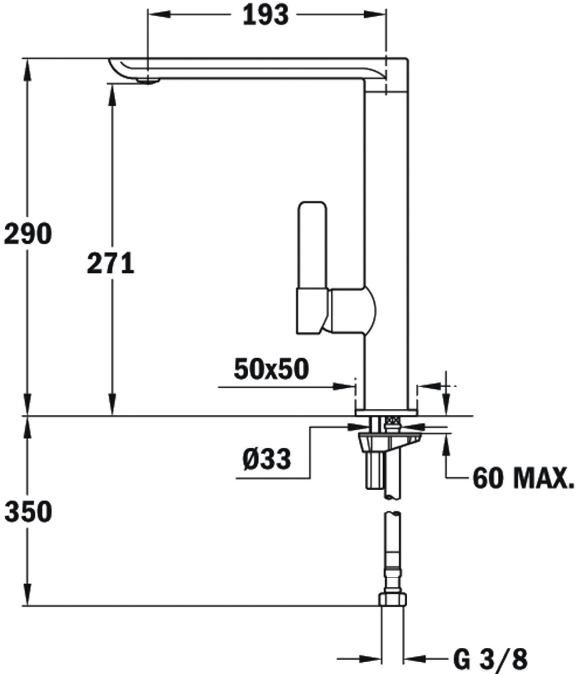

COLOURS

REFERENCE

REF. 629150200
EAN. 8421152112700

TEKA

FO 915

FEATURES

High spout kitchen tap
Minimalistic design
High swivel spout
Anti-scale aerator
Cartridge with ceramic discs of high resistance
Highly precise temperature control
Greater handling sensitivity with smoother movements
3/8" flexible inlet pipes

FO 915

DIMENSIONS

- Product height (mm): 290
- Product width (mm):
- Product depth (mm):
- Product length (mm):
- Net weight (Kg): 2,22

TECH SPECS

MODELS

Type of installation: Free standing