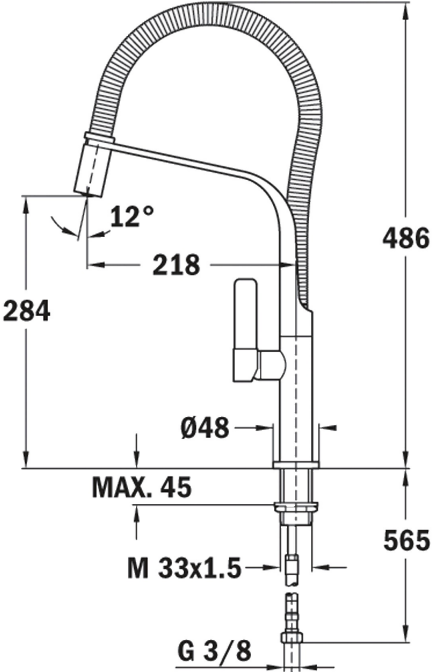

Maestro

COLOURS

REFERENCE

REF. 629990200
EAN. 8421152131565

TEKA

FO 999

FEATURES

Professional kitchen tap
Swivel and flexible spout
Anti-scale aerator
Pull-down shower 1 function: aerated spray
High resistant flexible spring
Stainless steel flexible hose
Cartridge with ceramic discs of high resistance
Highly precise temperature control
Greater handling sensitivity with smoother movements
3/8" flexible inlet pipes

FO 999

DIMENSIONS

- Product height (mm): 486
- Product width (mm):
- Product depth (mm):
- Product length (mm):
- Net weight (Kg): 2,95

TECH SPECS

MODELS

- Type of installation: Free standing
- Type of spout: High spout
- Type of handle: Single lever