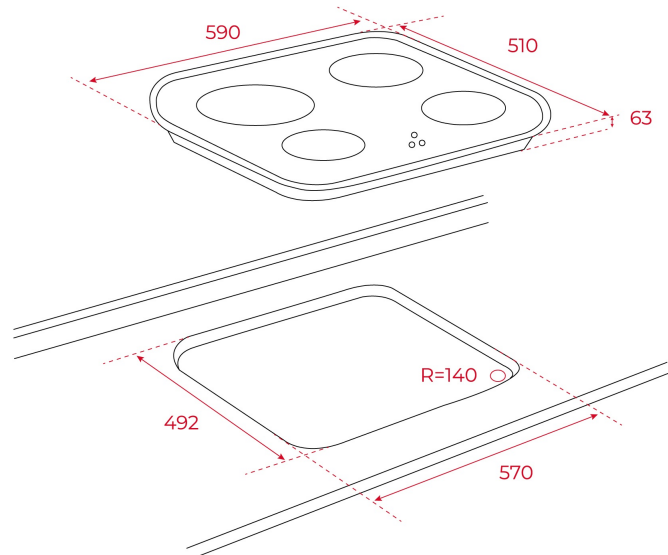

TC 6400 60cm Vitroceramic Hob with 4 zones and Touch Control

Autolock

Power Plus

Easy installation

DESCRIPTION

60cm Vitroceramic Hob with 4 zones and Touch Control

LIFE STYLE

Total

COLOURS

REFERENCE

REF. 40239024
EAN. 8421152148204

TEKA

TC 6400

FEATURES

Vitroc ceramic hob
Touch Control
4 cooking zones
1 high lights Ø 180/210 mm
1 high lights Ø 180 mm
1 high lights Ø 160 mm
1 high lights Ø 145mm
Ceramic glass surface
Cooking timer
Power plus
Child lock
Residual heat indicator
Easy installation kit
Maximum nominal power 6500 W
Optional: Grilling plate
Optional: Teppanyaki

TC 6400

DIMENSIONS

Product height (mm): 51
Product width (mm): 590
Product depth (mm): 510
Product length (mm):
Net weight (Kg): 7,9

TECH SPECS

FITTING MEASURES

Built-in Width (mm): 570
Built-in Depth (mm): 492
Built-in height (mm): 51

PARTICULAR CHARACTERISTICS

Number of electric power levels: 9

ELECTRIC CONNECTION

Frequency (Hz): 50/60
Power rate (V): 220-240
Cable Connection Length (cm): 100
Maximum Nominal Power (W) (Electric hob): 6500